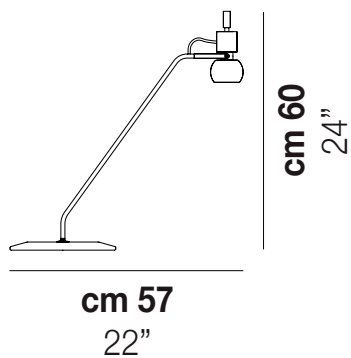

VEGA LT

TECHNICAL DATA:

CERTIFICATIONS:

LIGHT SOURCES

1x60w 220-240 V
50/60 Hz HALOGEN

VOLUME Mc 0,07
GROSS WEIGHT Kg 7
NET WEIGHT Kg 4,5

[download](#)