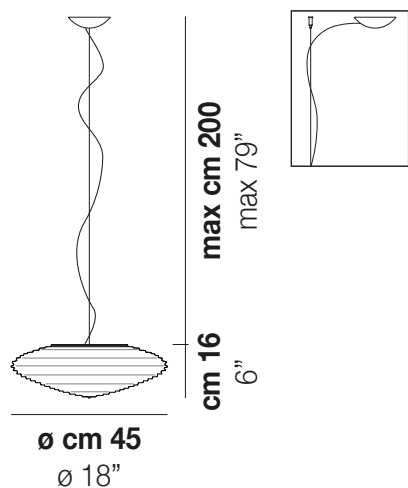

SPIRIT SP 45

TECHNICAL DATA:

CERTIFICATIONS:

VOLUME	Mc 0
GROSS WEIGHT	Kg 8
NET WEIGHT	Kg 5

download

SHADE FINISHING

BCLU

CRTR

FRAME FINISHING

BC

NI

OTHER VERSION AVAILABLE

Click on the version to go to the web version of the product

SPIRI SP 37