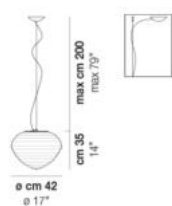

OTHER VERSION AVAILABLE

Click on the version to go to the web version of the product