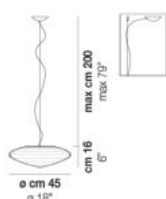

OTHER VERSION AVAILABLE

Click on the version to go to the web version of the product