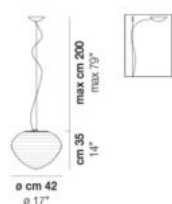

OTHER VERSION AVAILABLE

Click on the version to go to the web version of the product