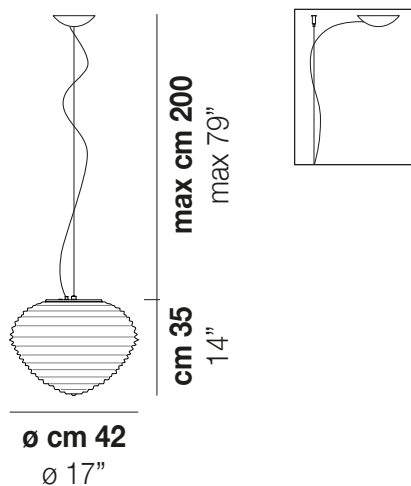

SPIRIT SP 37

TECHNICAL DATA:

CERTIFICATIONS:

LIGHT SOURCES

1x77W 220-240 V E27
50/60 Hz

VOLUME Mc 0,16
GROSS WEIGHT Kg 8,5
NET WEIGHT Kg 5

[download](#)

SHADE FINISHING

SPIRIT

Design Marco Acerbis

SPIRIT SP 37

Spirit has the shape of a diamond blown into glass. Its folds are the result of a long process of development that creates a unique light reflection, while keeping the source of light hidden even in the transparent crystal version.

SPIRIT SP 37

TECHNICAL DATA:

CERTIFICATIONS:

VOLUME	Mc 0
GROSS WEIGHT	Kg 8,5
NET WEIGHT	Kg 5

download

SHADE FINISHING

BCLU

CRTR