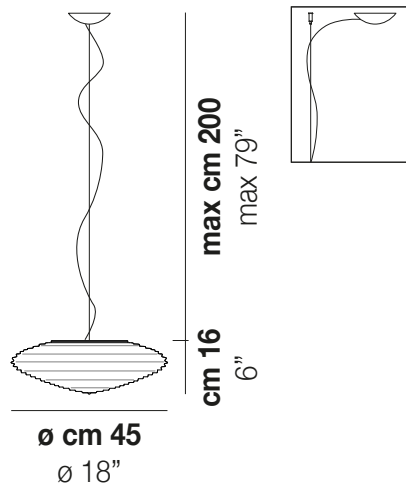

SPIRIT SP 45

TECHNICAL DATA:

CERTIFICATIONS:

VOLUME	Mc 0,1
GROSS WEIGHT	Kg 8
NET WEIGHT	Kg 5

download

SHADE FINISHING

BCLU

CRTR

FRAME FINISHING

BC

NI

OTHER VERSION AVAILABLE

Click on the version to go to the web version of the product

SPIRI SP 37