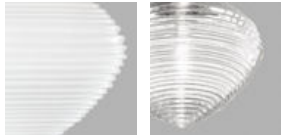

SHADE FINISHING