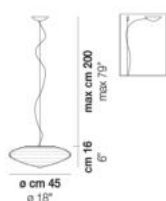

OTHER VERSION AVAILABLE

Click on the version to go to the web version of the product