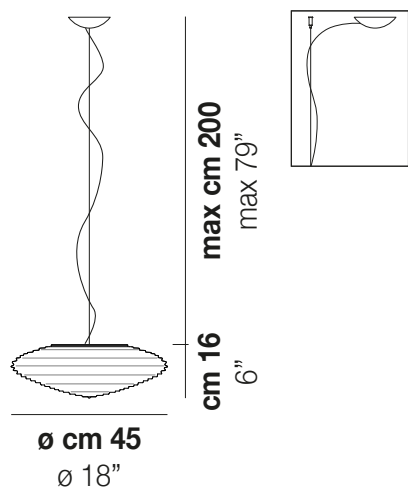

SPIRIT SP 45

TECHNICAL DATA:

CERTIFICATIONS:

LIGHT SOURCES

2x77W 220-240 V E27
50/60 Hz

VOLUME Mc 0,1
GROSS WEIGHT Kg 8
NET WEIGHT Kg 5

download

SHADE FINISHING

BCLU

CRTR

FRAME FINISHING

BC

NI

OTHER VERSION AVAILABLE

Click on the version to go to the web version of the product

SPIRI SP 37