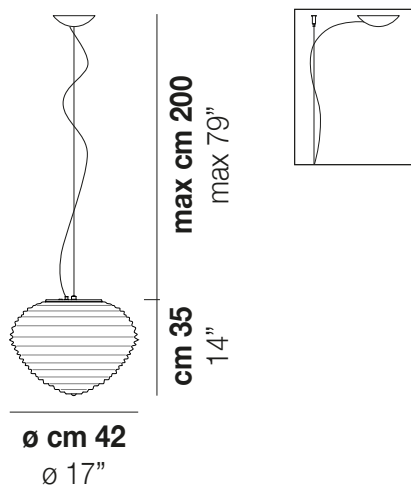

SPIRIT SP 37

TECHNICAL DATA:

CERTIFICATIONS:

VOLUME	Mc 0
GROSS WEIGHT	Kg 8,5
NET WEIGHT	Kg 5

download

SHADE FINISHING

BCLU

CRTR

FRAME FINISHING

BC

NI

OTHER VERSION AVAILABLE

Click on the version to go to the web version of the product

SPIRI SP 45