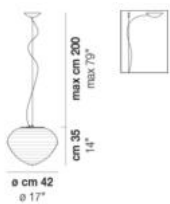

OTHER VERSION AVAILABLE

Click on the version to go to the web version of the product