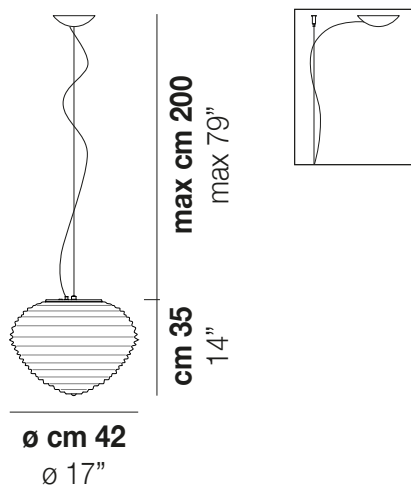

SPIRIT

Design Marco Acerbis

SPIRIT SP 37

Spirit has the shape of a diamond blown into glass. Its folds are the result of a long process of development that creates a unique light reflection, while keeping the source of light hidden even in the transparent crystal version.

SPIRIT SP 37

TECHNICAL DATA:

CERTIFICATIONS:

LIGHT SOURCES

1x77W 220-240 V E27
50/60 Hz

VOLUME Mc 0,16
GROSS WEIGHT Kg 8,5
NET WEIGHT Kg 5

[download](#)

SHADE FINISHING