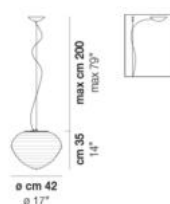

OTHER VERSION AVAILABLE

Click on the version to go to the web version of the product