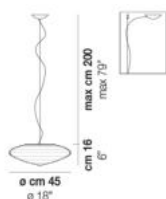

OTHER VERSION AVAILABLE

Click on the version to go to the web version of the product