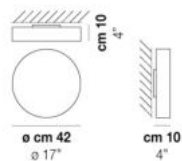

OTHER VERSION AVAILABLE

Click on the version to go to the web version of the product