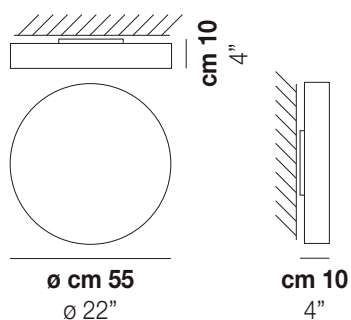

SOGNO PL 55

TECHNICAL DATA:

CERTIFICATIONS:

LIGHT SOURCES

2x77W 220-240 V
50/60 Hz E27

LED 3000K DIM2 1x19 W 39 V

Led 3000 K 19 W 39 V 2850 lm DIM2 Phase Cut

LED 3000K DIM3 1x19 W 39 V

Led 3000 K 19 W 39 V 2850 lm DIM3 0-10V, Push

VOLUME Mc 0,23

GROSS WEIGHT Kg 10

NET WEIGHT Kg 7

download

SHADE FINISHING

BCST

FRAME FINISHING

BC

OTHER VERSION AVAILABLE

Click on the version to go to the web version of the product

SOGNO PP 42