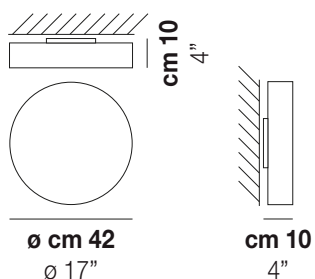

SOGNO PL 42

TECHNICAL DATA:

CERTIFICATIONS:

LIGHT SOURCES

2x77W 220-240 V
50/60 Hz E27

LED 3000K DIM2 1x19 W 39 V

Led 3000 K 19 W 39 V 2850 lm DIM2 Phase Cut

LED 3000K DIM3 1x19 W 39 V

Led 3000 K 19 W 39 V 2850 lm DIM3 0-10V, Push

VOLUME Mc 0,07

GROSS WEIGHT Kg 6

NET WEIGHT Kg 4,5

download

SHADE FINISHING

BCST

FRAME FINISHING

2x77W 220-240 V
50/60 Hz E27

LED 3000K DIM2 1x19 W 39 V

Led 3000 K 19 W 39 V 2850 lm DIM2 Phase Cut

LED 3000K DIM3 1x19 W 39 V

Led 3000 K 19 W 39 V 2850 lm DIM3 0-10V, Push

VOLUME Mc 0,23

GROSS WEIGHT Kg 10