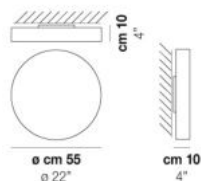

OTHER VERSION AVAILABLE

Click on the version to go to the web version of the product