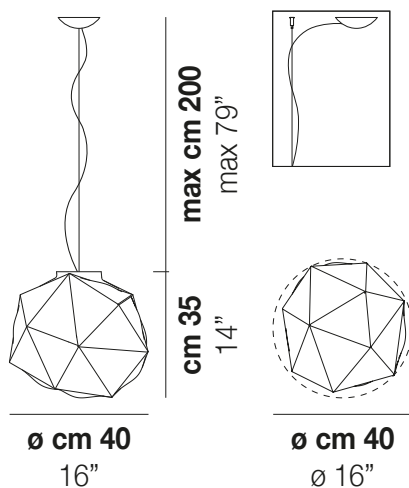

SEMAI SP M

TECHNICAL DATA:

CERTIFICATIONS:

LIGHT SOURCES

1x77W 220-240 V E27
50/60 Hz

VOLUME Mc 0,16
GROSS WEIGHT Kg 8,5
NET WEIGHT Kg 6

download

SHADE FINISHING

BCLU

FRAME FINISHING

BC

OTHER VERSION AVAILABLE

Click on the version to go to the web version of the product

SEMAI SP P