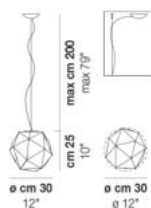

OTHER VERSION AVAILABLE

Click on the version to go to the web version of the product