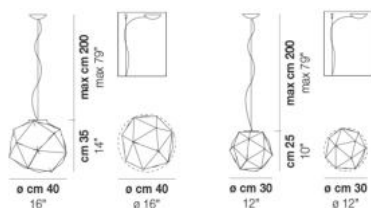

OTHER VERSION AVAILABLE

Click on the version to go to the web version of the product