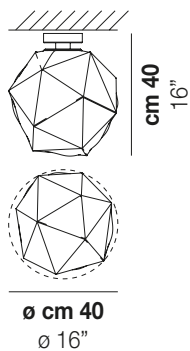

SEMAI PL G

TECHNICAL DATA:

CERTIFICATIONS:

LIGHT SOURCES

2x77W 220-240 V
50/60 Hz E27

VOLUME Mc 0,18
GROSS WEIGHT Kg 8,5
NET WEIGHT Kg 6

[download](#)

SHADE FINISHING

TECHNICAL DATA:

CERTIFICATIONS:

LIGHT SOURCES

1x77W 220-240 V
50/60 Hz E27

VOLUME Mc 0,16
GROSS WEIGHT Kg 8,5
NET WEIGHT Kg 6

download

SHADE FINISHING

BCLU