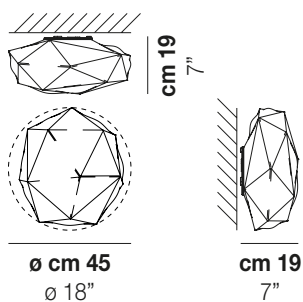

SEMAI PL G

TECHNICAL DATA:

CERTIFICATIONS:

LIGHT SOURCES

2x77W 220-240 V
50/60 Hz E27

VOLUME Mc 0,18
GROSS WEIGHT Kg 8,5
NET WEIGHT Kg 6

[download](#)

SHADE FINISHING