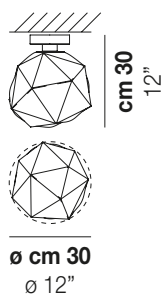

SEMAI PL P

TECHNICAL DATA:

CERTIFICATIONS:

LIGHT SOURCES

1x46W 220-240 V
50/60 Hz E27

VOLUME Mc 0,1
GROSS WEIGHT Kg 5
NET WEIGHT Kg 3

download

SHADE FINISHING

BCLU

FRAME FINISHING

BC

OTHER VERSION AVAILABLE

Click on the version to go to the web version of the product

SEMAI PL M