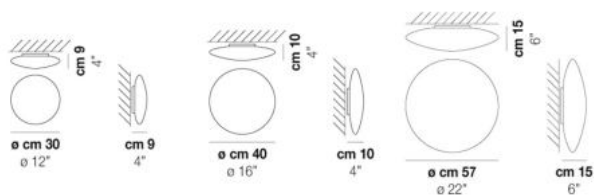

VOLUME	Mc 0,07
GROSS WEIGHT	Kg 6
NET WEIGHT	Kg 4

download

SHADE FINISHING

BCST

FRAME FINISHING

BC

OTHER VERSION AVAILABLE

Click on the version to go to the web version of the product