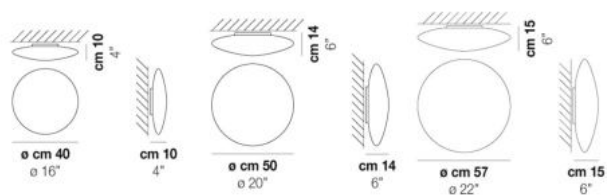

OTHER VERSION AVAILABLE

Click on the version to go to the web version of the product

SABA PP 40

SABA PP 50

SABA PP 60