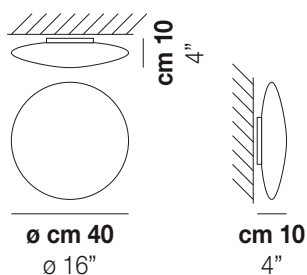

SABA PL 40

TECHNICAL DATA:

CERTIFICATIONS:

LIGHT SOURCES

1x77W 220-240 V
50/60 Hz E27

LED 3000K DIM2
1x19 W 39 V

Led 3000 K 19 W 39 V 2850 lm DIM2 Phase Cut

LED 3000K DIM3
1x19 W 39 V

Led 3000 K 19 W 39 V 2850 lm DIM3 0-10V, Push

VOLUME Mc 0,05
GROSS WEIGHT Kg 4
NET WEIGHT Kg 3,5

download

SHADE FINISHING

BCST

FRAME FINISHING

BC