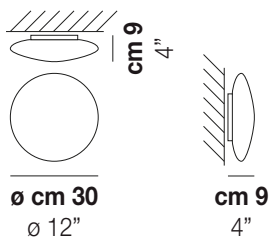

SABA PL 30

TECHNICAL DATA:

CERTIFICATIONS:

LIGHT SOURCES

1x77W 220-240 V
50/60 Hz

E27

1x12 W 24 V

Led 3000 K 12W 24 V 1700 lm DIM2 Phase Cut

1x12 W 24 V

Led 3000 K 12 W 24 V 1700 lm DIM3 0-10V, Push

VOLUME Mc 0,03

GROSS WEIGHT Kg 4

NET WEIGHT Kg 3

download

SHADE FINISHING

BCST