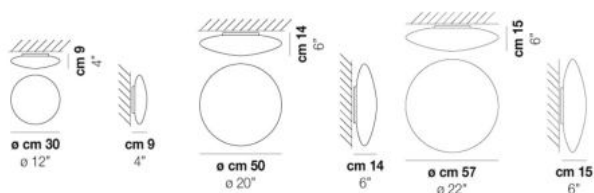

VOLUME Mc 0,05
GROSS WEIGHT Kg 4
NET WEIGHT Kg 3,5

download

SHADE FINISHING

BCST

FRAME FINISHING

BC

OTHER VERSION AVAILABLE

Click on the version to go to the web version of the product