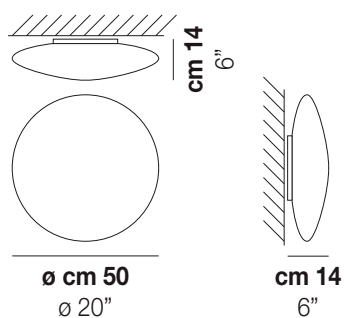

SABA PL 50

TECHNICAL DATA:

CERTIFICATIONS:

LIGHT SOURCES

LED	Power	Voltage	Frequency	Beam Angle	Light Output
LED 2700K DIM2	2x77W	220-240 V	50/60 Hz	E27	Led 2700 K 19 W 39 V 2850 lm DIM2 Phase Cut
LED 3000K DIM3	1x19 W	39 V			Led 3000 K 19 W 39 V 2850 lm DIM3 0-10V, Push

VOLUME	Mc 0,07
GROSS WEIGHT	Kg 6
NET WEIGHT	Kg 4

download

SHADE FINISHING

BCST

FRAME FINISHING

BC