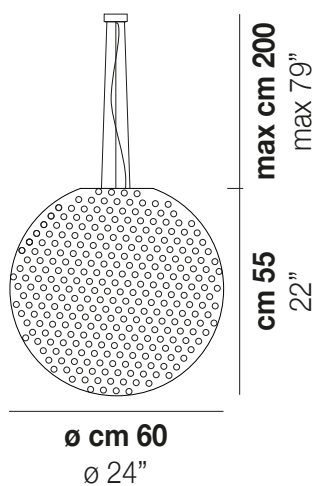

RINA SP 16

TECHNICAL DATA:

CERTIFICATIONS:

LIGHT SOURCES

1x60W 220-240 V G9
50/60 Hz

VOLUME Mc 0,04
GROSS WEIGHT Kg 3
NET WEIGHT Kg 1

[download](#)

SHADE FINISHING

RINA SP 35

TECHNICAL DATA:

CERTIFICATIONS:

LIGHT SOURCES

1x77w 220-240 V E27
50/60 Hz

VOLUME Mc 0,1
GROSS WEIGHT Kg 8
NET WEIGHT Kg 6

[download](#)

SHADE FINISHING

RINA SP 45

TECHNICAL DATA:

CERTIFICATIONS:

LIGHT SOURCES

3x77w 220-240 V 50/60 Hz E27

VOLUME Mc 0,22
GROSS WEIGHT Kg 17
NET WEIGHT Kg 0,25

[download](#)

SHADE FINISHING

RINA SP 60

TECHNICAL DATA:

CERTIFICATIONS:

LIGHT SOURCES

3x77W 220-240 V E27
50/60 Hz

VOLUME Mc 0,38
GROSS WEIGHT Kg 17
NET WEIGHT Kg 13

[download](#)

SHADE FINISHING