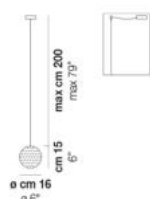

OTHER VERSION AVAILABLE

Click on the version to go to the web version of the product

RINA SP 16