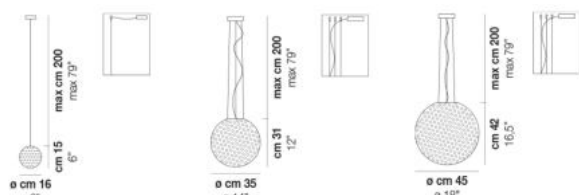

OTHER VERSION AVAILABLE

Click on the version to go to the web version of the product

RINA SP 16

RINA SP 35C

RINA SP 45C