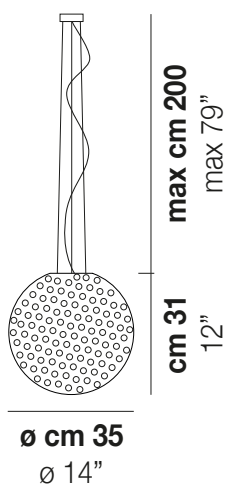

RINA SP 16

TECHNICAL DATA:

CERTIFICATIONS:

LIGHT SOURCES

1x60W 220-240 V G9
50/60 Hz

VOLUME Mc 0,04
GROSS WEIGHT Kg 3
NET WEIGHT Kg 1

[download](#)

SHADE FINISHING

RINA SP 25

TECHNICAL DATA:

CERTIFICATIONS:

LIGHT SOURCES

1x77W 220-240 V E27
50/60 Hz

VOLUME Mc 0,07
GROSS WEIGHT Kg 3,5
NET WEIGHT Kg 1,5

[download](#)

SHADE FINISHING

RINA SP 35

TECHNICAL DATA:

CERTIFICATIONS:

LIGHT SOURCES

1x77w 220-240 V E27
50/60 Hz

VOLUME Mc 0,1
GROSS WEIGHT Kg 8
NET WEIGHT Kg 6

[download](#)

SHADE FINISHING

RINA SP 45

TECHNICAL DATA:

CERTIFICATIONS:

LIGHT SOURCES

3x77w 220-240 V 50/60 Hz E27

VOLUME Mc 0,22
GROSS WEIGHT Kg 17
NET WEIGHT Kg 0,25

[download](#)

SHADE FINISHING