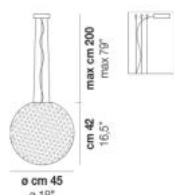

RINA SP 16

TECHNICAL DATA:

CERTIFICATIONS:

LIGHT SOURCES

1x60W 220-240 V G9
50/60 Hz

VOLUME Mc 0,04
GROSS WEIGHT Kg 3
NET WEIGHT Kg 1

[download](#)

SHADE FINISHING

BCMU

FRAME FINISHING

NI

OTHER VERSION AVAILABLE

Click on the version to go to the web version of the product

RINA SP 25

RINA SP 35C

RINA SP 45C