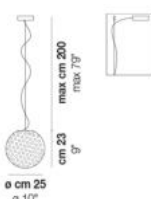

RINA SP 35

TECHNICAL DATA:

CERTIFICATIONS:

LIGHT SOURCES

1x77w 220-240 V E27
50/60 Hz

VOLUME Mc 0,1
GROSS WEIGHT Kg 8
NET WEIGHT Kg 6

[download](#)

SHADE FINISHING

BCMU

FRAME FINISHING

NI

OTHER VERSION AVAILABLE

Click on the version to go to the web version of the product

RINA SP 16

RINA SP 25

RINA SP 45C