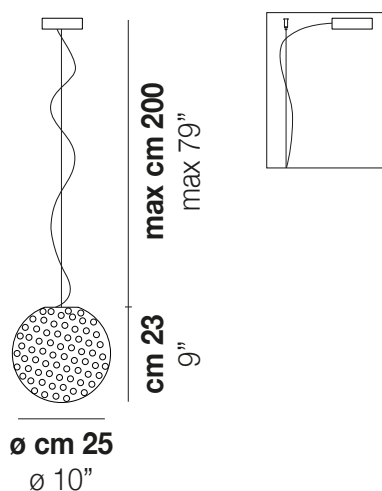

RINA SP 16

TECHNICAL DATA:

CERTIFICATIONS:

LIGHT SOURCES

1x60W 220-240 V G9
50/60 Hz

VOLUME Mc 0,04
GROSS WEIGHT Kg 3
NET WEIGHT Kg 1

[download](#)

SHADE FINISHING

RINA SP 25

TECHNICAL DATA:

CERTIFICATIONS:

LIGHT SOURCES

1x77W 220-240 V E27
50/60 Hz

VOLUME Mc 0,07
GROSS WEIGHT Kg 3,5
NET WEIGHT Kg 1,5

[download](#)

SHADE FINISHING

RINA SP 35

TECHNICAL DATA:

CERTIFICATIONS:

LIGHT SOURCES

1x77w 220-240 V E27
50/60 Hz

VOLUME Mc 0,1
GROSS WEIGHT Kg 8
NET WEIGHT Kg 6

[download](#)

SHADE FINISHING

RINA SP 45

TECHNICAL DATA:

CERTIFICATIONS:

LIGHT SOURCES

3x77w 220-240 V 50/60 Hz E27

VOLUME Mc 0,22
GROSS WEIGHT Kg 17
NET WEIGHT Kg 0,25

[download](#)

SHADE FINISHING