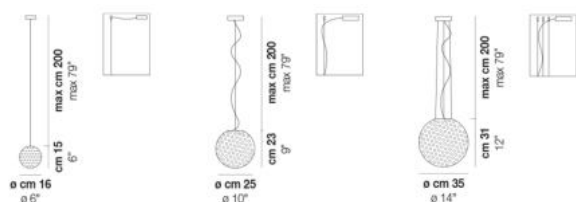

OTHER VERSION AVAILABLE

Click on the version to go to the web version of the product

RINA SP 16

RINA SP 25

RINA SP 35C