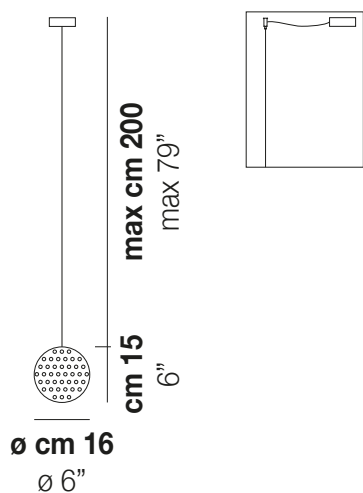

RINA SP 16

TECHNICAL DATA:

CERTIFICATIONS:

LIGHT SOURCES

1x60W 220-240 V G9
50/60 Hz

VOLUME Mc 0,04
GROSS WEIGHT Kg 3
NET WEIGHT Kg 1

[download](#)

SHADE FINISHING

RINA SP 25

TECHNICAL DATA:

CERTIFICATIONS:

LIGHT SOURCES

1x77W 220-240 V E27
50/60 Hz

VOLUME Mc 0,07
GROSS WEIGHT Kg 3,5
NET WEIGHT Kg 1,5

[download](#)

SHADE FINISHING

RINA SP 35

TECHNICAL DATA:

CERTIFICATIONS:

LIGHT SOURCES

1x77w 220-240 V E27
50/60 Hz

VOLUME Mc 0,1
GROSS WEIGHT Kg 8
NET WEIGHT Kg 6

[download](#)

SHADE FINISHING

RINA SP 45

TECHNICAL DATA:

CERTIFICATIONS:

LIGHT SOURCES

3x77w 220-240 V 50/60 Hz E27

VOLUME Mc 0,22
GROSS WEIGHT Kg 17
NET WEIGHT Kg 0,25

[download](#)

SHADE FINISHING