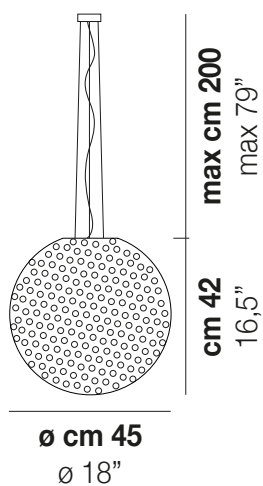

RINA SP 16

TECHNICAL DATA:

CERTIFICATIONS:

LIGHT SOURCES

1x60W 220-240 V G9
50/60 Hz

VOLUME Mc 0,04
GROSS WEIGHT Kg 3
NET WEIGHT Kg 1

[download](#)

SHADE FINISHING

RINA SP 25

TECHNICAL DATA:

CERTIFICATIONS:

LIGHT SOURCES

1x77W 220-240 V E27
50/60 Hz

VOLUME Mc 0,07
GROSS WEIGHT Kg 3,5
NET WEIGHT Kg 1,5

[download](#)

SHADE FINISHING

RINA SP 35

TECHNICAL DATA:

CERTIFICATIONS:

LIGHT SOURCES

1x77w 220-240 V E27
50/60 Hz

VOLUME Mc 0,1
GROSS WEIGHT Kg 8
NET WEIGHT Kg 6

[download](#)

SHADE FINISHING

RINA SP 45

TECHNICAL DATA:

CERTIFICATIONS:

LIGHT SOURCES

3x77w 220-240 V 50/60 Hz E27

VOLUME Mc 0,22
GROSS WEIGHT Kg 17
NET WEIGHT Kg 0,25

[download](#)

SHADE FINISHING