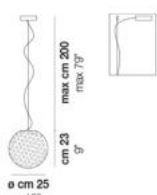

OTHER VERSION AVAILABLE

Click on the version to go to the web version of the product

RINA SP 25