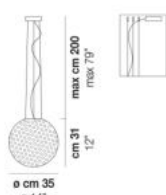

RINA SP 16

TECHNICAL DATA:

CERTIFICATIONS:

LIGHT SOURCES

1x60W 220-240 V G9
50/60 Hz

VOLUME Mc 0,04
GROSS WEIGHT Kg 3
NET WEIGHT Kg 1

[download](#)

SHADE FINISHING

BCMU

FRAME FINISHING

NI

OTHER VERSION AVAILABLE

Click on the version to go to the web version of the product

RINA SP 25

RINA SP 35C

RINA SP 45C