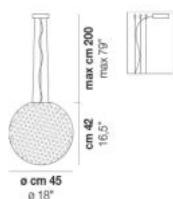

RINA SP 35

TECHNICAL DATA:

CERTIFICATIONS:

LIGHT SOURCES

1x77w 220-240 V E27
50/60 Hz

VOLUME Mc 0,1
GROSS WEIGHT Kg 8
NET WEIGHT Kg 6

[download](#)

SHADE FINISHING

BCMU

FRAME FINISHING

NI

OTHER VERSION AVAILABLE

Click on the version to go to the web version of the product

RINA SP 16

RINA SP 25

RINA SP 45C