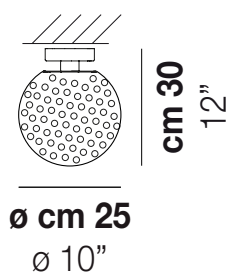

RINA PL 25

TECHNICAL DATA:

CERTIFICATIONS:

LIGHT SOURCES

1x77W 220-240 V
50/60 Hz E27

VOLUME Mc 0,07
GROSS WEIGHT Kg 8
NET WEIGHT Kg 5

[download](#)

SHADE FINISHING

TECHNICAL DATA:

CERTIFICATIONS:

LIGHT SOURCES

1x77W 220-240 V
50/60 Hz E27

VOLUME Mc 0,1
GROSS WEIGHT Kg 9
NET WEIGHT Kg 5,5

[download](#)

SHADE FINISHING

BCMU