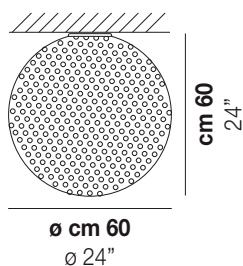

RINA PL 60

TECHNICAL DATA:

CERTIFICATIONS:

LIGHT SOURCES

3x77W 220-240 V E27
50/60 Hz

VOLUME Mc 0,36
GROSS WEIGHT Kg 17
NET WEIGHT Kg 12

[download](#)

SHADE FINISHING

BCMU

FRAME FINISHING

BC

OTHER VERSION AVAILABLE

Click on the version to go to the web version of the product

[RINA PL 25](#)

[RINA PL 35](#)

[RINA PL 45](#)