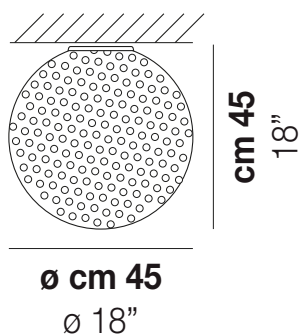

RINA PL 45

TECHNICAL DATA:

CERTIFICATIONS:

LIGHT SOURCES

3x77W 220-240 V
50/60 Hz E27

VOLUME Mc 0,23
GROSS WEIGHT Kg 12
NET WEIGHT Kg 8

[download](#)

SHADE FINISHING

BCMU

FRAME FINISHING

BC

OTHER VERSION AVAILABLE

Click on the version to go to the web version of the product

[RINA PL 25](#)

[RINA PL 35](#)