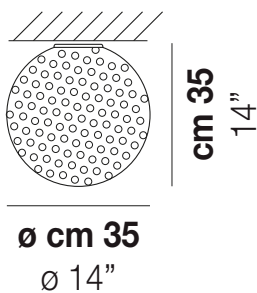

RINA PL 25

TECHNICAL DATA:

CERTIFICATIONS:

LIGHT SOURCES

1x77W 220-240 V
50/60 Hz E27

VOLUME Mc 0,07
GROSS WEIGHT Kg 8
NET WEIGHT Kg 5

[download](#)

SHADE FINISHING

TECHNICAL DATA:

CERTIFICATIONS:

LIGHT SOURCES

1x77W 220-240 V
50/60 Hz E27

VOLUME Mc 0,1
GROSS WEIGHT Kg 9
NET WEIGHT Kg 5,5

[download](#)

SHADE FINISHING

BCMU