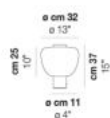

RIFLESSO LT 2

TECHNICAL DATA:

LED 2700K DIM4 1x10,5 35 V

LED 3000K DIM4 1x10,5 35 V

CERTIFICATIONS:

Led 2700 K 10,5 W 35 V 1400 lm DIM4 Push

Led 3000 K 10,5 W 35 V 1400 lm DIM4 Push

VOLUME Mc 0,13

GROSS WEIGHT Kg 0

NET WEIGHT Kg 5

download

SHADE FINISHING

CRTR

FUTR

FRAME FINISHING

BKS

RAV

OTHER VERSION AVAILABLE

Click on the version to go to the web version of the product

RIFLE LT 1

RIFLE LT 3