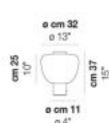

RIFLESSO LT 1

TECHNICAL DATA:

LED 2700K DIM4 1x10,5 35 V

LED 3000K DIM4 1x10,5 35 V

CERTIFICATIONS:

Led 2700 K 10,5 W 35 V 1400 lm DIM4 Push

Led 3000 K 10,5 W 35 V 1400 lm DIM4 Push

VOLUME Mc 0

GROSS WEIGHT Kg 0

NET WEIGHT Kg 5

[download](#)

SHADE FINISHING

AMTR

CRTR

FRAME FINISHING

BKS

RAV

OTHER VERSION AVAILABLE

Click on the version to go to the web version of the product

RIFLE LT 2

RIFLE LT 3