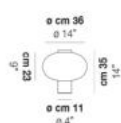

RIFLESSO LT 3

TECHNICAL DATA:

LED 2700K DIM4 1x10,5 35 V

LED 3000K DIM4 1x10,5 35 V

CERTIFICATIONS:

Led 2700 K 10,5 W 35 V 1400 lm DIM4 Push

Led 3000 K 10,5 W 35 V 1400 lm DIM4 Push

VOLUME Mc 0

GROSS WEIGHT Kg 8

NET WEIGHT Kg 5

download

SHADE FINISHING

AATR

CRTR

FRAME FINISHING

BKS

RAV

OTHER VERSION AVAILABLE

Click on the version to go to the web version of the product

RIFLE LT 1

RIFLE LT 2