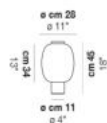

RIFLESSO LT 3

TECHNICAL DATA:

LED 2700K DIM4 1x10,5 35 V

LED 3000K DIM4 1x10,5 35 V

CERTIFICATIONS:

Led 2700 K 10,5 W 35 V 1400 lm DIM4 Push

Led 3000 K 10,5 W 35 V 1400 lm DIM4 Push

VOLUME Mc 0

GROSS WEIGHT Kg 8

NET WEIGHT Kg 5

download

SHADE FINISHING

AATR

CRTR

FRAME FINISHING

BKS

RAV

OTHER VERSION AVAILABLE

Click on the version to go to the web version of the product

RIFLE LT 1

RIFLE LT 2