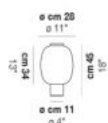

RIFLESSO LT 1

TECHNICAL DATA:

LED 2700K DIM4 1x10,5 35 V

LED 3000K DIM4 1x10,5 35 V

CERTIFICATIONS:

Led 2700 K 10,5 W 35 V 1400 lm DIM4 Push

Led 3000 K 10,5 W 35 V 1400 lm DIM4 Push

VOLUME Mc 0

GROSS WEIGHT Kg 0

NET WEIGHT Kg 5

[download](#)

SHADE FINISHING

AMTR

CRTR

FRAME FINISHING

BKS

RAV

OTHER VERSION AVAILABLE

Click on the version to go to the web version of the product

RIFLE LT 2

RIFLE LT 3