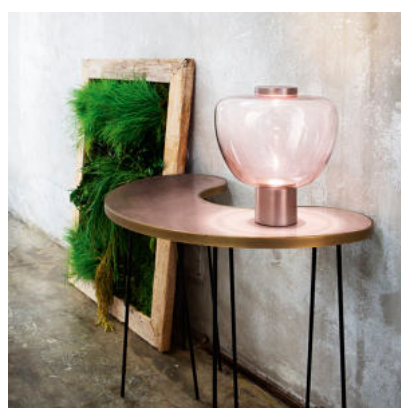

RAV

OTHER VERSION AVAILABLE

Click on the version to go to the web version of the product

RIFLE LT 2

RIFLE LT 3

RIFLESSO

Design Chiaramonte & Marin

RIFLESSO LT 2

In the Riflesso collection the simplicity and lightness of glass become the main features with three different sinuous shapes. The silhouettes of the diffuser are enhanced by the LED light source.

RIFLESSO LT 2