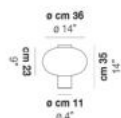

RIFLESSO LT 2

TECHNICAL DATA:

LED 2700K DIM4 1x10,5 35 V

LED 3000K DIM4 1x10,5 35 V

CERTIFICATIONS:

Led 2700 K 10,5 W 35 V 1400 lm DIM4 Push

Led 3000 K 10,5 W 35 V 1400 lm DIM4 Push

VOLUME Mc 0,13

GROSS WEIGHT Kg 0

NET WEIGHT Kg 5

download

SHADE FINISHING

CRTR

FUTR

FRAME FINISHING

BKS

RAV

OTHER VERSION AVAILABLE

Click on the version to go to the web version of the product

RIFLE LT 1

RIFLE LT 3