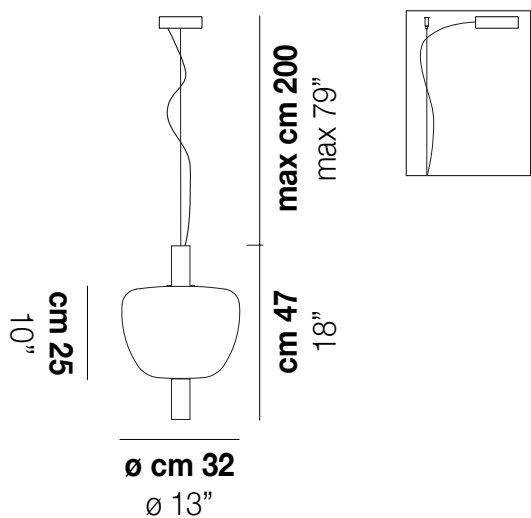

RIFLESSO SP 3