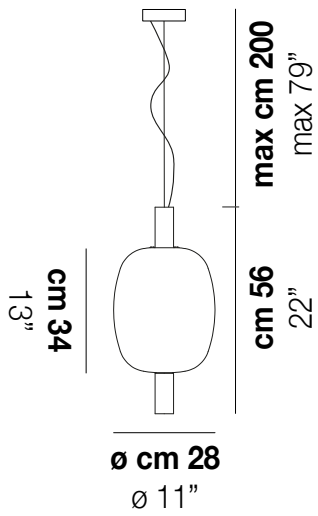

RIFLESSO SP 1

TECHNICAL DATA:

LED 2700K DIM2	1x12,5W	35 V
LED 2700K DIM3	1x12,5W	35 V
LED 3000K DIM2	1x12,5W	35 V
LED 3000K DIM3	1x12,5W	35 V

CERTIFICATIONS:

Led 2700 K 12,5 W 35 V 1500 lm DIM2 Phase Cut
 Led 2700 K 12,5 W 35 V 1500 lm DIM3 0-10V, Push
 Led 3000 K 12,5 W 35 V 1500 lm DIM2 Phase Cut
 Led 3000 K 12,5 W 35 V 1500 lm DIM3 0-10V, Push

Click on the version to go to the web version of the product

RIFLESSO SP 2

RIFLESSO SP 3

RIFLESSO SP 1

TECHNICAL DATA:

LED 2700K DIM2	1x12,5W 35 V
LED 2700K DIM3	1x12,5W 35 V
LED 3000K DIM2	1x12,5W 35 V
LED 3000K DIM3	1x12,5W 35 V

OTHER VERSION AVAILABLE

Click on the version to go to the web version of the product

RIFLE SP 2

RIFLE SP 3

RIFLESSO SP 2

TECHNICAL DATA:

LED 2700K DIM2	1x12,5W 35 V
LED 2700K DIM3	1x12,5W 35 V
LED 3000K DIM2	1x12,5W 35 V
LED 3000K DIM3	1x12,5W 35 V

CERTIFICATIONS:

Led 2700 K 12,5 W 35 V 1500 lm DIM2 Phase Cut
 Led 2700 K 12,5 W 35 V 1500 lm DIM3 0-10V, Push
 Led 3000 K 12,5 W 35 V 1500 lm DIM2 Phase Cut
 Led 3000 K 12,5 W 35 V 1500 lm DIM3 0-10V, Push