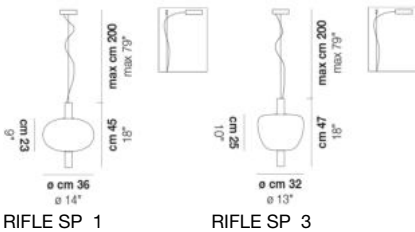

VOLUME Mc 0
 GROSS WEIGHT Kg 10
 NET WEIGHT Kg 7

download

SHADE FINISHING

CRTR FUTR

FRAME FINISHING

BKS RAV

OTHER VERSION AVAILABLE

Click on the version to go to the web version of the product