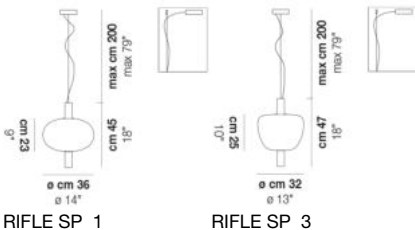

VOLUME	Mc 0
GROSS WEIGHT	Kg 0
NET WEIGHT	Kg 7

download

SHADE FINISHING

CRTR FUTR

FRAME FINISHING

BKS RAV

OTHER VERSION AVAILABLE

Click on the version to go to the web version of the product