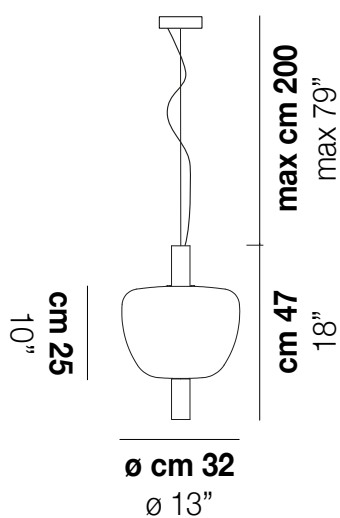

RIFLESSO SP 3

TECHNICAL DATA:

CERTIFICATIONS:

LED 2700K DIM2	1x12,5W	35 V
LED 2700K DIM3	1x12,5W	35 V
LED 3000K DIM2	1x12,5W	35 V
LED 3000K DIM3	1x12,5W	35 V

Led 2700 K 12,5 W 35 V 1500 lm DIM2 Phase Cut
 Led 2700 K 12,5 W 35 V 1500 lm DIM3 0-10V, Push
 Led 3000 K 12,5 W 35 V 1500 lm DIM2 Phase Cut
 Led 3000 K 12,5 W 35 V 1500 lm DIM3 0-10V, Push

VOLUME	Mc 0,11
GROSS WEIGHT	Kg 10
NET WEIGHT	Kg 7

download

SHADE FINISHING

AATR CRTR

FRAME FINISHING

BKS RAV

OTHER VERSION AVAILABLE

Click on the version to go to the web version of the product

RIFLESSO SP 3

TECHNICAL DATA:

LED 2700K DIM2	1x12,5W 35 V
LED 2700K DIM3	1x12,5W 35 V
LED 3000K DIM2	1x12,5W 35 V
LED 3000K DIM3	1x12,5W 35 V

CERTIFICATIONS:

Led 2700 K 12,5 W 35 V 1500 lm DIM2 Phase Cut
 Led 2700 K 12,5 W 35 V 1500 lm DIM3 0-10V, Push
 Led 3000 K 12,5 W 35 V 1500 lm DIM2 Phase Cut
 Led 3000 K 12,5 W 35 V 1500 lm DIM3 0-10V, Push