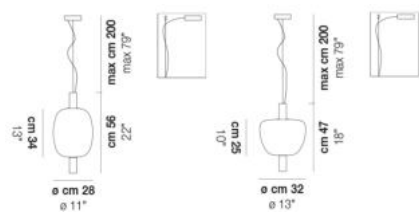

OTHER VERSION AVAILABLE

Click on the version to go to the web version of the product