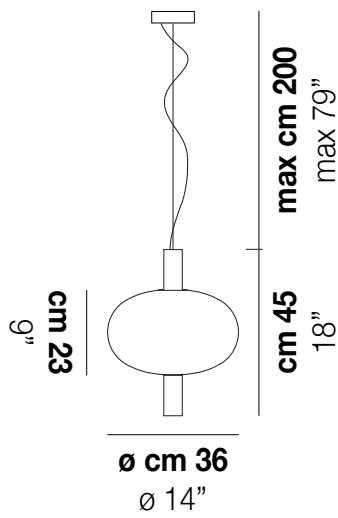

RIFLESSO SP 1

TECHNICAL DATA:

LED 2700K DIM2	1x12,5W	35 V
LED 2700K DIM3	1x12,5W	35 V
LED 3000K DIM2	1x12,5W	35 V
LED 3000K DIM3	1x12,5W	35 V

CERTIFICATIONS:

Led 2700 K 12,5 W 35 V 1500 lm DIM2 Phase Cut
 Led 2700 K 12,5 W 35 V 1500 lm DIM3 0-10V, Push
 Led 3000 K 12,5 W 35 V 1500 lm DIM2 Phase Cut
 Led 3000 K 12,5 W 35 V 1500 lm DIM3 0-10V, Push

VOLUME	Mc 0
GROSS WEIGHT	Kg 10
NET WEIGHT	Kg 7

[download](#)

SHADE FINISHING

AMTR

CRTR

FRAME FINISHING

BKS

RAV

OTHER VERSION AVAILABLE

Click on the version to go to the web version of the product

RIFLESSO SP 1

TECHNICAL DATA:

CERTIFICATIONS:

LED 2700K DIM2	1x12,5W 35 V
LED 2700K DIM3	1x12,5W 35 V
LED 3000K DIM2	1x12,5W 35 V
LED 3000K DIM3	1x12,5W 35 V

Led 2700 K 12,5 W 35 V 1500 lm DIM2 Phase Cut
 Led 2700 K 12,5 W 35 V 1500 lm DIM3 0-10V, Push
 Led 3000 K 12,5 W 35 V 1500 lm DIM2 Phase Cut
 Led 3000 K 12,5 W 35 V 1500 lm DIM3 0-10V, Push

VOLUME	Mc 0,11
GROSS WEIGHT	Kg 10
NET WEIGHT	Kg 7