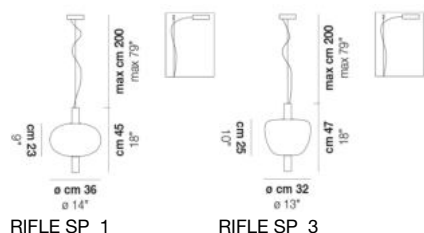

VOLUME	Mc 0,1
GROSS WEIGHT	Kg 0
NET WEIGHT	Kg 7

download

SHADE FINISHING

CRTR FUTR

FRAME FINISHING

BKS RAV

OTHER VERSION AVAILABLE

Click on the version to go to the web version of the product