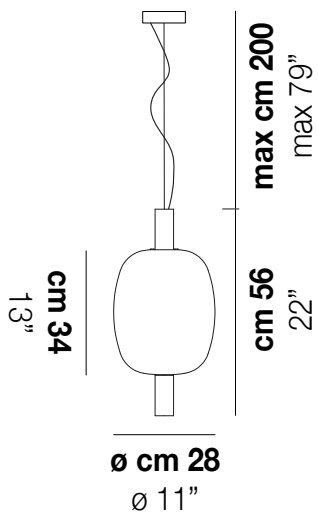

RIFLESSO SP 1

TECHNICAL DATA:

LED 2700K DIM2	1x12,5W	35 V
LED 2700K DIM3	1x12,5W	35 V
LED 3000K DIM2	1x12,5W	35 V
LED 3000K DIM3	1x12,5W	35 V

CERTIFICATIONS:

Led 2700 K 12,5 W 35 V 1500 lm DIM2 Phase Cut
 Led 2700 K 12,5 W 35 V 1500 lm DIM3 0-10V, Push
 Led 3000 K 12,5 W 35 V 1500 lm DIM2 Phase Cut
 Led 3000 K 12,5 W 35 V 1500 lm DIM3 0-10V, Push

RIFLESSO SP 1

RIFLESSO SP 3

RIFLESSO SP 2

TECHNICAL DATA:

LED 2700K DIM2	1x12,5W 35 V
LED 2700K DIM3	1x12,5W 35 V
LED 3000K DIM2	1x12,5W 35 V
LED 3000K DIM3	1x12,5W 35 V

CERTIFICATIONS:

Led 2700 K 12,5 W 35 V 1500 lm DIM2 Phase Cut
 Led 2700 K 12,5 W 35 V 1500 lm DIM3 0-10V, Push
 Led 3000 K 12,5 W 35 V 1500 lm DIM2 Phase Cut
 Led 3000 K 12,5 W 35 V 1500 lm DIM3 0-10V, Push