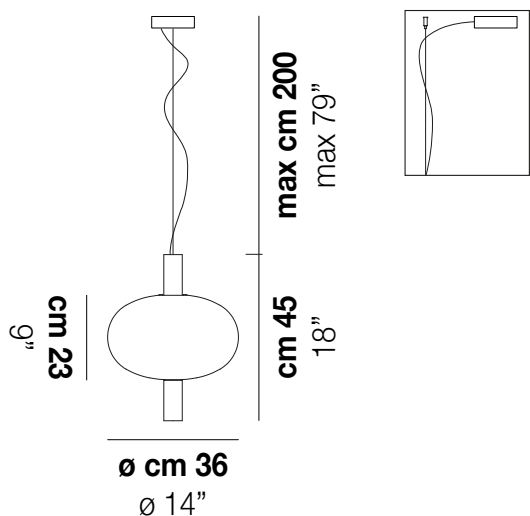

RIFLESSO SP 1

TECHNICAL DATA:

LED 2700K DIM2	1x12,5W	35 V
LED 2700K DIM3	1x12,5W	35 V
LED 3000K DIM2	1x12,5W	35 V
LED 3000K DIM3	1x12,5W	35 V

CERTIFICATIONS:

Led 2700 K 12,5 W 35 V 1500 lm DIM2 Phase Cut
 Led 2700 K 12,5 W 35 V 1500 lm DIM3 0-10V, Push
 Led 3000 K 12,5 W 35 V 1500 lm DIM2 Phase Cut
 Led 3000 K 12,5 W 35 V 1500 lm DIM3 0-10V, Push

Led 2700 K 12,5 W 35 V 1500 lm DIM2 Phase Cut
 Led 2700 K 12,5 W 35 V 1500 lm DIM3 0-10V, Push
 Led 3000 K 12,5 W 35 V 1500 lm DIM2 Phase Cut
 Led 3000 K 12,5 W 35 V 1500 lm DIM3 0-10V, Push

VOLUME	Mc 0,11
GROSS WEIGHT	Kg 10
NET WEIGHT	Kg 7