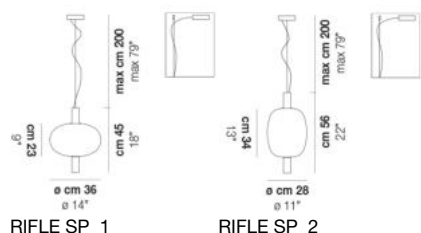

VOLUME	Mc 0,11
GROSS WEIGHT	Kg 10
NET WEIGHT	Kg 7

download

SHADE FINISHING

AATR CRTR

FRAME FINISHING

BKS RAV

OTHER VERSION AVAILABLE

Click on the version to go to the web version of the product