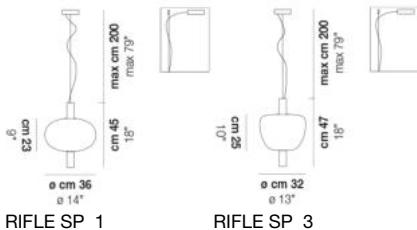

VOLUME Mc 0
 GROSS WEIGHT Kg 0
 NET WEIGHT Kg 0

download

SHADE FINISHING

CRTR FUTR

FRAME FINISHING

BKS RAV

OTHER VERSION AVAILABLE

Click on the version to go to the web version of the product