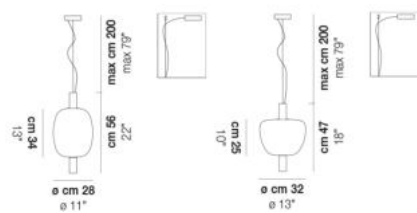

OTHER VERSION AVAILABLE

Click on the version to go to the web version of the product

RIFLESSO SP 2

RIFLESSO SP 3