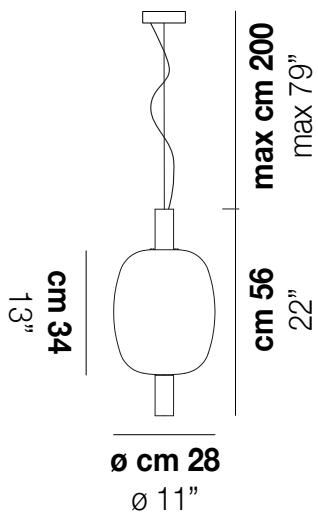

RIFLESSO SP 1

TECHNICAL DATA:

LED 2700K DIM2	1x12,5W	35 V
LED 2700K DIM3	1x12,5W	35 V
LED 3000K DIM2	1x12,5W	35 V
LED 3000K DIM3	1x12,5W	35 V

CERTIFICATIONS:

Led 2700 K 12,5 W 35 V 1500 lm DIM2 Phase Cut
 Led 2700 K 12,5 W 35 V 1500 lm DIM3 0-10V, Push
 Led 3000 K 12,5 W 35 V 1500 lm DIM2 Phase Cut
 Led 3000 K 12,5 W 35 V 1500 lm DIM3 0-10V, Push

VOLUME	Mc 0,1
GROSS WEIGHT	Kg 0
NET WEIGHT	Kg 7

download

SHADE FINISHING

CRTR FUTR

FRAME FINISHING

BKS RAV

OTHER VERSION AVAILABLE

Click on the version to go to the web version of the product

RIFLESSO SP 1

RIFLESSO SP 3

RIFLESSO SP 2

TECHNICAL DATA:

LED 2700K DIM2	1x12,5W 35 V
LED 2700K DIM3	1x12,5W 35 V
LED 3000K DIM2	1x12,5W 35 V
LED 3000K DIM3	1x12,5W 35 V

CERTIFICATIONS:

Led 2700 K 12,5 W 35 V 1500 lm DIM2 Phase Cut
 Led 2700 K 12,5 W 35 V 1500 lm DIM3 0-10V, Push
 Led 3000 K 12,5 W 35 V 1500 lm DIM2 Phase Cut
 Led 3000 K 12,5 W 35 V 1500 lm DIM3 0-10V, Push