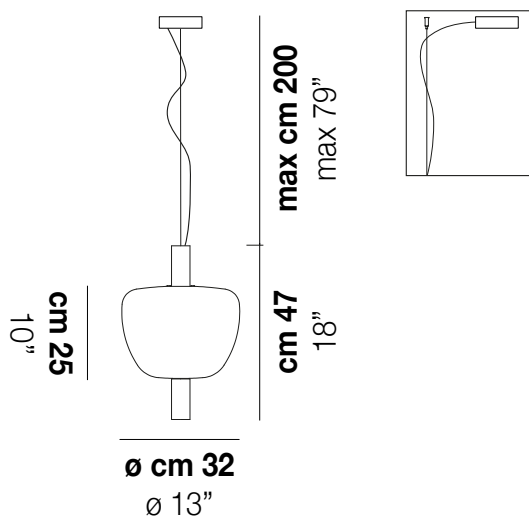

RIFLESSO SP 3