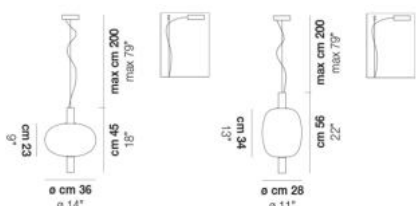

OTHER VERSION AVAILABLE

Click on the version to go to the web version of the product

RIFLESSO SP 1

RIFLESSO SP 2