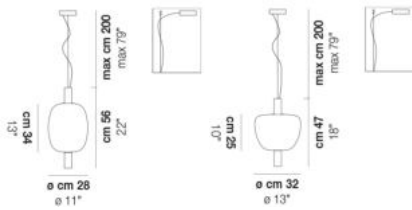

OTHER VERSION AVAILABLE

Click on the version to go to the web version of the product

RIFLESSO SP 2

RIFLESSO SP 3