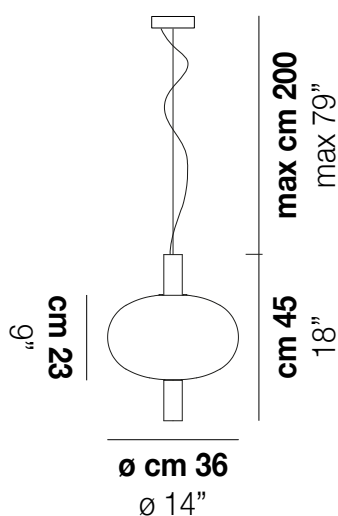

RIFLESSO SP 1

TECHNICAL DATA:

LED 2700K DIM2	1x12,5W	35 V
LED 2700K DIM3	1x12,5W	35 V
LED 3000K DIM2	1x12,5W	35 V
LED 3000K DIM3	1x12,5W	35 V

CERTIFICATIONS:

Led 2700 K 12,5 W 35 V 1500 lm DIM2 Phase Cut
 Led 2700 K 12,5 W 35 V 1500 lm DIM3 0-10V, Push
 Led 3000 K 12,5 W 35 V 1500 lm DIM2 Phase Cut
 Led 3000 K 12,5 W 35 V 1500 lm DIM3 0-10V, Push

Led 2700 K 12,5 W 35 V 1500 lm DIM2 Phase Cut
 Led 2700 K 12,5 W 35 V 1500 lm DIM3 0-10V, Push
 Led 3000 K 12,5 W 35 V 1500 lm DIM2 Phase Cut
 Led 3000 K 12,5 W 35 V 1500 lm DIM3 0-10V, Push

VOLUME	Mc 0,11
GROSS WEIGHT	Kg 10
NET WEIGHT	Kg 7

Click on the version to go to the web version of the product

RIFLESSO SP 2

RIFLESSO SP 3

RIFLESSO SP 1

TECHNICAL DATA:

LED 2700K DIM2	1x12,5W 35 V
LED 2700K DIM3	1x12,5W 35 V
LED 3000K DIM2	1x12,5W 35 V
LED 3000K DIM3	1x12,5W 35 V

OTHER VERSION AVAILABLE

Click on the version to go to the web version of the product

RIFLESSO SP 2

RIFLESSO SP 3

RIFLESSO SP 1

TECHNICAL DATA:

LED 2700K DIM2	1x12,5W	35 V
LED 2700K DIM3	1x12,5W	35 V
LED 3000K DIM2	1x12,5W	35 V
LED 3000K DIM3	1x12,5W	35 V