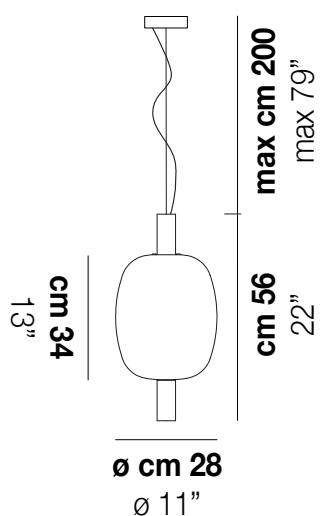

RIFLESSO SP 2

TECHNICAL DATA:

CERTIFICATIONS:

LED 2700K DIM2	1x12,5W 35 V
LED 2700K DIM3	1x12,5W 35 V
LED 3000K DIM2	1x12,5W 35 V
LED 3000K DIM3	1x12,5W 35 V

Led 2700 K 12,5 W 35 V 1500 lm DIM2 Phase Cut
Led 2700 K 12,5 W 35 V 1500 lm DIM3 0-10V, Push
Led 3000 K 12,5 W 35 V 1500 lm DIM2 Phase Cut
Led 3000 K 12,5 W 35 V 1500 lm DIM3 0-10V, Push

VOLUME	Mc 0,1
GROSS WEIGHT	Kg 0
NET WEIGHT	Kg 7

download

SHADE FINISHING

FRAME FINISHING