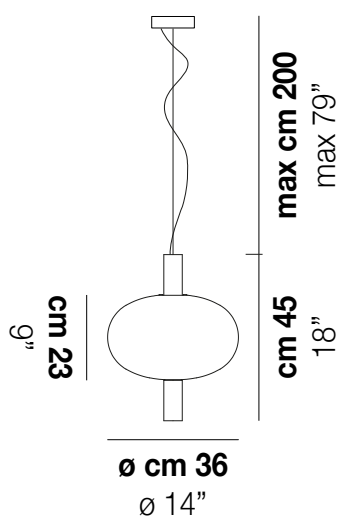

RIFLESSO SP 1

TECHNICAL DATA:

LED 2700K DIM2	1x12,5W	35 V
LED 2700K DIM3	1x12,5W	35 V
LED 3000K DIM2	1x12,5W	35 V
LED 3000K DIM3	1x12,5W	35 V

CERTIFICATIONS:

Led 2700 K 12,5 W 35 V 1500 lm DIM2 Phase Cut
 Led 2700 K 12,5 W 35 V 1500 lm DIM3 0-10V, Push
 Led 3000 K 12,5 W 35 V 1500 lm DIM2 Phase Cut
 Led 3000 K 12,5 W 35 V 1500 lm DIM3 0-10V, Push

Led 2700 K 12,5 W 35 V 1500 lm DIM2 Phase Cut
 Led 2700 K 12,5 W 35 V 1500 lm DIM3 0-10V, Push
 Led 3000 K 12,5 W 35 V 1500 lm DIM2 Phase Cut
 Led 3000 K 12,5 W 35 V 1500 lm DIM3 0-10V, Push

VOLUME	Mc 0,11
GROSS WEIGHT	Kg 10
NET WEIGHT	Kg 7

Click on the version to go to the web version of the product

RIFLESSO SP 2

RIFLESSO SP 3

RIFLESSO SP 1

TECHNICAL DATA:

LED 2700K DIM2	1x12,5W 35 V
LED 2700K DIM3	1x12,5W 35 V
LED 3000K DIM2	1x12,5W 35 V
LED 3000K DIM3	1x12,5W 35 V