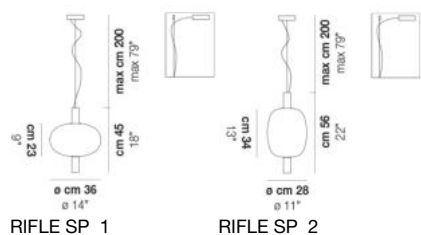

VOLUME	Mc 0,11
GROSS WEIGHT	Kg 10
NET WEIGHT	Kg 7

download

SHADE FINISHING

AATR CRTR

FRAME FINISHING

BKS RAV

OTHER VERSION AVAILABLE

Click on the version to go to the web version of the product