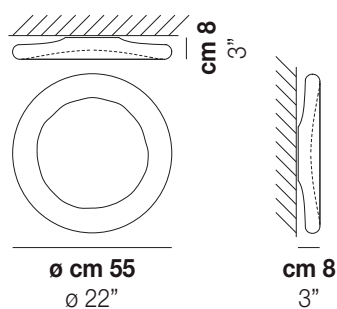

POD AP G

TECHNICAL DATA:

LED 2700K DIM2	1x18 W	36,5 V
LED 2700K DIM3	1x18 W	36,5 V
LED 3000K DIM2	1x18 W	36,5 V
LED 3000K DIM3	1x18 W	36,5 V

CERTIFICATIONS:

Led 2700 K 18 W 36,5 V 2800 lm DIM2 Phase Cut
Led 2700 K 18 W 36,5 V 2800 lm DIM3 0-10V, Push
Led 3000 K 18 W 36,5 V 2800 lm DIM2 Phase Cut
Led 3000 K 18 W 36,5 V 2800 lm DIM3 0-10V, Push

VOLUME Mc 0,13
GROSS WEIGHT Kg 0
NET WEIGHT Kg 0

[download](#)

SHADE FINISHING

BCLU

FRAME FINISHING

BC

OTHER VERSION AVAILABLE

Click on the version to go to the web version of the product

POD PP P