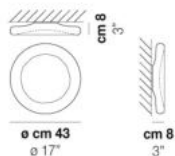

OTHER VERSION AVAILABLE

Click on the version to go to the web version of the product