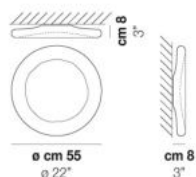

OTHER VERSION AVAILABLE

Click on the version to go to the web version of the product