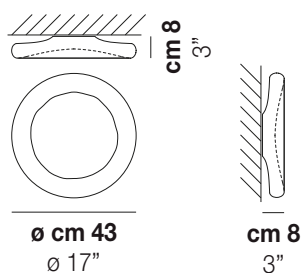

POD AP P

TECHNICAL DATA:

LED 2700K DIM2	1x12 W	24 V
LED 3000K DIM2	1x12 W	24 V
LED 2700K DIM3	1x12 W	24 V
LED 3000K DIM3	1x12 W	24 V

CERTIFICATIONS:

Led 2700 K 12 W 24 V 1900 lm DIM2 Phase Cut
Led 2700 K 12 W 24 V 1900 lm DIM3 0-10V, Push
Led 3000 K 12 W 24 V 1900 lm DIM2 Phase Cut
Led 3000 K 12 W 24 V 1900 lm DIM3 0-10V, Push

VOLUME Mc 0,13
GROSS WEIGHT Kg 0
NET WEIGHT Kg 6

download

SHADE FINISHING

BCLU

FRAME FINISHING

BC

OTHER VERSION AVAILABLE

Click on the version to go to the web version of the product

POD PP G