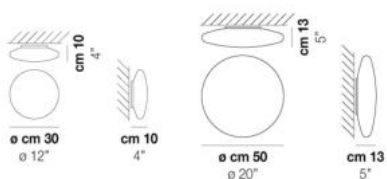

OTHER VERSION AVAILABLE

Click on the version to go to the web version of the product