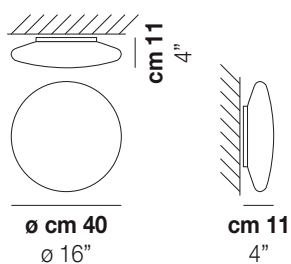

MORIS AP 40

TECHNICAL DATA:

CERTIFICATIONS:

LIGHT SOURCES

1x77w 220-240 V
50/60 Hz E27

1x19 W 39 V

Led 3000 K 19 W 39 V 2850 lm DIM3 0-10V, Push

VOLUME Mc 0,05
GROSS WEIGHT Kg 5
NET WEIGHT Kg 3

[download](#)

SHADE FINISHING

BCST

FRAME FINISHING

BC

OTHER VERSION AVAILABLE

Click on the version to go to the web version of the product

MORIS PP 30

MORIS PP 50