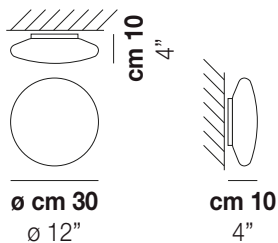

MORIS AP 30

TECHNICAL DATA:

CERTIFICATIONS:

LIGHT SOURCES

Light Source	Power	Voltage	Frequency	Beam Angle	Light Output
1x77w	220-240 V	50/60 Hz		E27	
LED 2700K DIM2	1x12 W	24 V			Led 2700 K 12 W 24 V 1700 lm DIM2 Phase Cut
LED 3000K DIM3	1x12 W	24 V			Led 3000 K 12 W 24 V 1700 lm DIM3 0-10V, Push

VOLUME	Mc 0,03
GROSS WEIGHT	Kg 3
NET WEIGHT	Kg 2

download

SHADE FINISHING

BCST

FRAME FINISHING

BC

OTHER VERSION AVAILABLE

Click on the version to go to the web version of the product

MORIS PP 40

MORIS PP 50