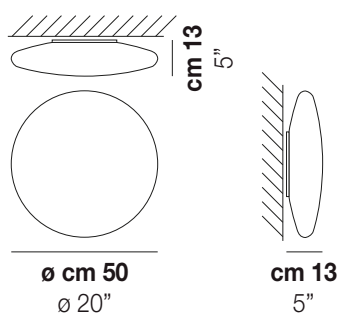

MORIS AP 50

TECHNICAL DATA:

CERTIFICATIONS:

LIGHT SOURCES

2x77w 220-240 V 50/60 Hz E27

1x19 W 39 V

Led 3000 K 19 W 39 V 2850 lm DIM2 Phase Cut

1x19 W 39 V

Led 3000 K 19 W 39 V 2850 lm DIM3 0-10V, Push

VOLUME Mc 0,13

GROSS WEIGHT Kg 9

NET WEIGHT Kg 6

[download](#)

SHADE FINISHING

BCST

FRAME FINISHING

BC

OTHER VERSION AVAILABLE

Click on the version to go to the web version of the product

[MORIS PP 30](#)

[MORIS PP 40](#)