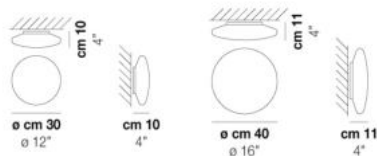

OTHER VERSION AVAILABLE

Click on the version to go to the web version of the product