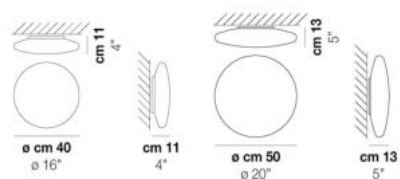

VOLUME	Mc 0,03
GROSS WEIGHT	Kg 3
NET WEIGHT	Kg 2

download

SHADE FINISHING

BCST

FRAME FINISHING

BC

OTHER VERSION AVAILABLE

Click on the version to go to the web version of the product