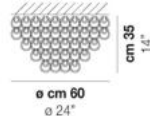

MINIGIOG PL 65Q

TECHNICAL DATA:

CERTIFICATIONS:

LIGHT SOURCES

4x77W 220-240 V E27
50/60 Hz

VOLUME Mc 0,54
GROSS WEIGHT Kg 41
NET WEIGHT Kg 26

[download](#)

SHADE FINISHING

BC CRAM CRAG CRBR CRFU CRNN CROR CRRR CRTR NE

FRAME FINISHING

BR CR

OTHER VERSION AVAILABLE

Click on the version to go to the web version of the product

MGIOG PL 35

MGIOG PL 50

MGIOG PL 60

MGIOG PL 80

MGIOG PL CA3