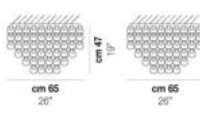

MINIGIOG PL 80

TECHNICAL DATA:

CERTIFICATIONS:

LIGHT SOURCES

5x77W 220-240 V E27
50/60 Hz

VOLUME Mc 0,54
GROSS WEIGHT Kg 46
NET WEIGHT Kg 31

[download](#)

SHADE FINISHING

BC

CRAM

CRAG

CRBR

CRFU

CRNN

CROR

CRRR

CRTR

NE

FRAME FINISHING

BR

CR

OTHER VERSION AVAILABLE

Click on the version to go to the web version of the product

MGIORG PL 35

MGIORG PL 50

MGIORG PL 60

MGIORG PL 65Q

MGIORG PL CA3