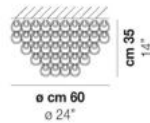

MINIGIOG PL CA3

TECHNICAL DATA:

CERTIFICATIONS:

LIGHT SOURCES

7x77W 220-240 V E27
50/60 Hz

VOLUME Mc 1,24
GROSS WEIGHT Kg 91
NET WEIGHT Kg 62

[download](#)

SHADE FINISHING

BC

CRAM

CRAG

CRBR

CRFU

CRNN

CROR

CRRR

CRTR

NE

FRAME FINISHING

BR

CR

OTHER VERSION AVAILABLE

Click on the version to go to the web version of the product

MGIOG PL 35

MGIOG PL 50

MGIOG PL 60

MGIOG PL 65Q

MGIOG PL 80