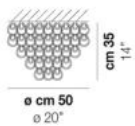

MINIGIOG PL 35

TECHNICAL DATA:

CERTIFICATIONS:

LIGHT SOURCES

2x60W 220-240 V
50/60 Hz E14

VOLUME Mc 0,11
GROSS WEIGHT Kg 11
NET WEIGHT Kg 6

[download](#)

SHADE FINISHING

BC

CRAM

CRAG

CRBR

CRFU

CRNN

CROR

CRRR

CRTR

NE

FRAME FINISHING

BR

CR

OTHER VERSION AVAILABLE

Click on the version to go to the web version of the product

MGIOG PL 50

MGIOG PL 60

MGIOG PL 65Q

MGIOG PL 65

MGIOG PL 80

MGIOG PL CA3