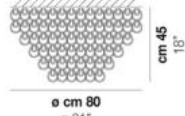

MINIGIOG PL 65Q

TECHNICAL DATA:

CERTIFICATIONS:

LIGHT SOURCES

4x77W 220-240 V E27
50/60 Hz

VOLUME Mc 0,54
GROSS WEIGHT Kg 41
NET WEIGHT Kg 26

[download](#)

SHADE FINISHING

BC CRAM CRAG CRBR CRFU CRNN CROR CRRR CRTR NE

FRAME FINISHING

BR CR

OTHER VERSION AVAILABLE

Click on the version to go to the web version of the product

MGIOG PL 35

MGIOG PL 50

MGIOG PL 60

MGIOG PL 80

MGIOG PL CA3