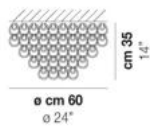

MINIGIOG PL 35

TECHNICAL DATA:

CERTIFICATIONS:

LIGHT SOURCES

2x60W 220-240 V
50/60 Hz E14

VOLUME Mc 0,11
GROSS WEIGHT Kg 11
NET WEIGHT Kg 6

[download](#)

SHADE FINISHING

BC

CRAM

CRAG

CRBR

CRFU

CRNN

CROR

CRRR

CRTR

NE

FRAME FINISHING

BR

CR

OTHER VERSION AVAILABLE

Click on the version to go to the web version of the product

MGIOG PL 50

MGIOG PL 60

MGIOG PL 65Q

MGIOG PL 65

MGIOG PL 80

MGIOG PL CA3