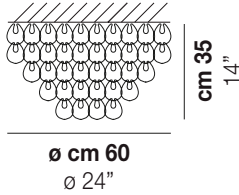

MINIGIOG PL 60

TECHNICAL DATA:

CERTIFICATIONS: