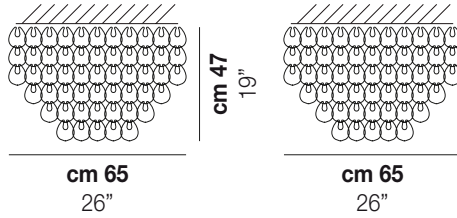

MINIGIOG PL 65Q

TECHNICAL DATA:

CERTIFICATIONS:

LIGHT SOURCES

4x77W 220-240 V E27
50/60 Hz

VOLUME Mc 0,54
GROSS WEIGHT Kg 41
NET WEIGHT Kg 26

[download](#)