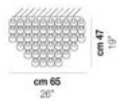

MINIGIOG PL 35

TECHNICAL DATA:

CERTIFICATIONS:

LIGHT SOURCES

2x60W 220-240 V
50/60 Hz E14

VOLUME Mc 0,11
GROSS WEIGHT Kg 11
NET WEIGHT Kg 6

[download](#)

SHADE FINISHING

BC

CRAM

CRAG

CRBR

CRFU

CRNN

CROR

CRRR

CRTR

NE

FRAME FINISHING

BR

CR

OTHER VERSION AVAILABLE

Click on the version to go to the web version of the product

MGIOG PL 50

MGIOG PL 60

MGIOG PL 65Q

MGIOG PL 65

MGIOG PL 80

MGIOG PL CA3