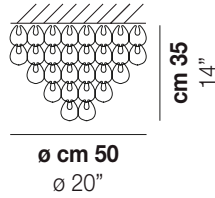

MINIGIOG PL 50

TECHNICAL DATA:

CERTIFICATIONS: