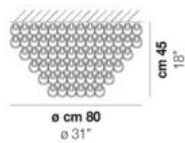

MGIORG PL 65Q

MGIORG PL 65

MGIORG PL 80