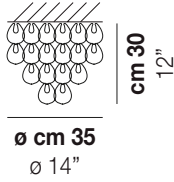

MINIGIOG PL 35

TECHNICAL DATA:

CERTIFICATIONS: