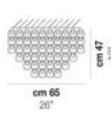

MINIGIOG PL CA3

TECHNICAL DATA:

CERTIFICATIONS:

LIGHT SOURCES

7x77W 220-240 V E27
50/60 Hz

VOLUME Mc 1,24
GROSS WEIGHT Kg 91
NET WEIGHT Kg 62

[download](#)

SHADE FINISHING

BC

CRAM

CRAG

CRBR

CRFU

CRNN

CROR

CRRR

CRTR

NE

FRAME FINISHING

BR

CR

OTHER VERSION AVAILABLE

Click on the version to go to the web version of the product

MGIOG PL 35

MGIOG PL 50

MGIOG PL 60

MGIOG PL 65Q

MGIOG PL 80