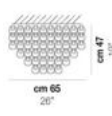

MINIGIOG PL 50

TECHNICAL DATA:

CERTIFICATIONS:

LIGHT SOURCES

4x77W 220-240 V
50/60 Hz E27

VOLUME Mc 0,2
GROSS WEIGHT Kg 14
NET WEIGHT Kg 8,5

download

SHADE FINISHING

BC

CRAM

CRAG

CRBR

CRFU

CRNN

CROR

CRRR

CRTR

NE

FRAME FINISHING

BR

CR

OTHER VERSION AVAILABLE

Click on the version to go to the web version of the product

MGIORG PL 35

MGIORG PL 60

MGIORG PL 65Q

MGIORG PL 65

MGIORG PL 80

MGIORG PL CA3