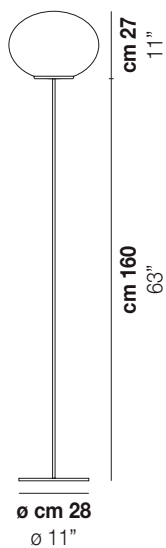

LUCCIOLA PT M

TECHNICAL DATA:

CERTIFICATIONS:

LIGHT SOURCES

1x77W 220-240 V E27
50/60 Hz

VOLUME Mc 0,32
GROSS WEIGHT Kg 17
NET WEIGHT Kg 9

download

SHADE FINISHING

BCST

FRAME FINISHING

NI

OTHER VERSION AVAILABLE

Click on the version to go to the web version of the product

LUCCI PT P

LUCCIOLA PT P

TECHNICAL DATA:

CERTIFICATIONS:

LIGHT SOURCES

1x77W 220-240 V E27
50/60 Hz

VOLUME Mc 0,25
GROSS WEIGHT Kg 16
NET WEIGHT Kg 8

download

SHADE FINISHING

BCST

FRAME FINISHING