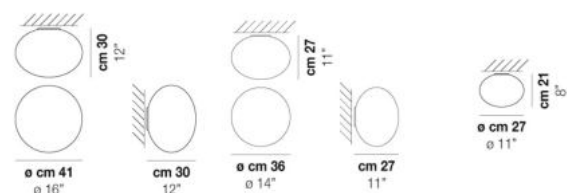

LUCCIOLA PL G

TECHNICAL DATA:

CERTIFICATIONS:

VOLUME	Mc 0
GROSS WEIGHT	Kg 8
NET WEIGHT	Kg 4,5

download

SHADE FINISHING

BCST

FRAME FINISHING

BC

OTHER VERSION AVAILABLE

Click on the version to go to the web version of the product

LUCCI PP M

LUCCI PP P

LUCCI PP 27