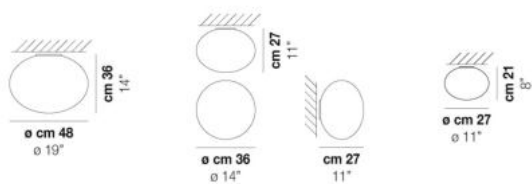

OTHER VERSION AVAILABLE

Click on the version to go to the web version of the product

[LUCCI PL G](#)

[LUCCI PP P](#)

[LUCCI PP 27](#)