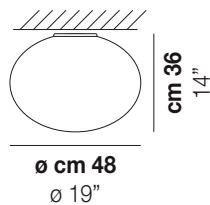

LUCCIOLA PL G

TECHNICAL DATA:

CERTIFICATIONS:

VOLUME	Mc 0
GROSS WEIGHT	Kg 8
NET WEIGHT	Kg 4,5

download