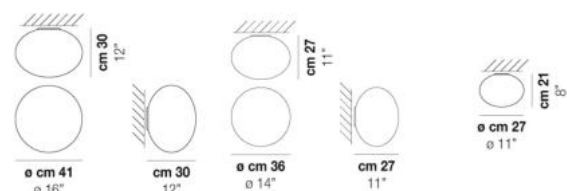

OTHER VERSION AVAILABLE

Click on the version to go to the web version of the product

LUCCI PP M

LUCCI PP P

LUCCI PP 27