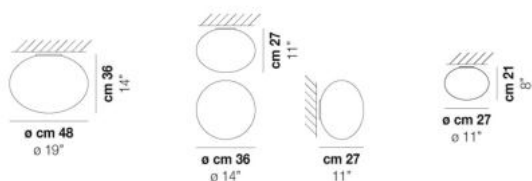

OTHER VERSION AVAILABLE

Click on the version to go to the web version of the product

LUCCI PL G

LUCCI PP P

LUCCI PP 27