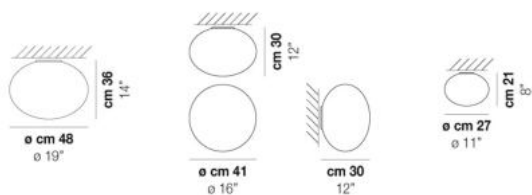

OTHER VERSION AVAILABLE

Click on the version to go to the web version of the product

[LUCCI PL G](#)

[LUCCI PP M](#)

[LUCCI PP 27](#)