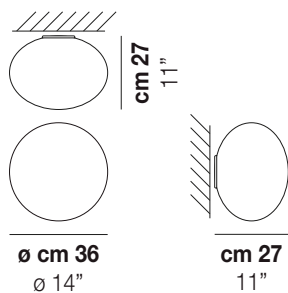

LUCCIOLA PL P

TECHNICAL DATA:

CERTIFICATIONS:

VOLUME	Mc 0
GROSS WEIGHT	Kg 5
NET WEIGHT	Kg 2,5

download

SHADE FINISHING

BCST

FRAME FINISHING

BC