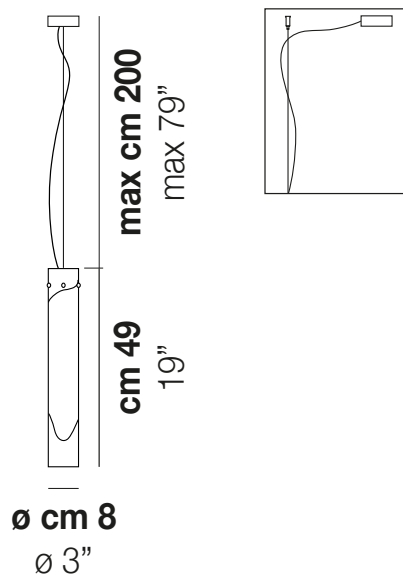

LIO SP

TECHNICAL DATA:

CERTIFICATIONS:

LIGHT SOURCES

LED	Power	Voltage	Frequency	Beam Angle	Light Output
LED 2700K DIM2	1x77W	220-240 V	50/60 Hz	E27	Led 2700 K 12 W 35 V 1500 lm DIM2 Phase Cut
LED 2700K DIM3	1x12 W	35 V			Led 2700 K 12 W 35 V 1500 lm DIM3 0-10V, Push
LED 3000K DIM2	1x12 W	35 V			Led 3000 K 12 W 35 V 1600 lm DIM2 Phase Cut
LED 3000K DIM3	1x12 W	35 V			Led 3000 K 12 W 35 V 1600 lm DIM3 0-10V, Push

VOLUME	Mc 0
GROSS WEIGHT	Kg 3
NET WEIGHT	Kg 1,5

download

SHADE FINISHING

CRBC

FRAME FINISHING

NI

OTHER VERSION AVAILABLE

Click on the version to go to the web version of the product