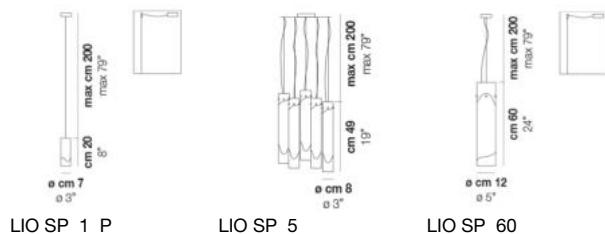

OTHER VERSION AVAILABLE

Click on the version to go to the web version of the product