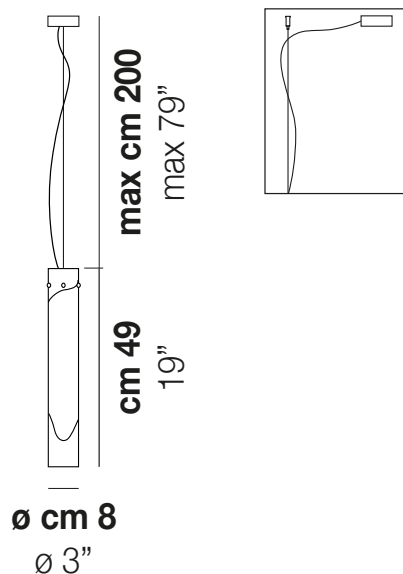

LIO SP

TECHNICAL DATA:

CERTIFICATIONS:

LIGHT SOURCES

LED	Power	Voltage	Frequency	Beam Angle	Light Source
LED 2700K DIM2	1x77W	220-240 V	50/60 Hz	E27	Led 2700 K 12 W 35 V 1500 lm DIM2 Phase Cut
LED 2700K DIM3	1x12 W	35 V			Led 2700 K 12 W 35 V 1500 lm DIM3 0-10V, Push
LED 3000K DIM2	1x12 W	35 V			Led 3000 K 12 W 35 V 1600 lm DIM2 Phase Cut
LED 3000K DIM3	1x12 W	35 V			Led 3000 K 12 W 35 V 1600 lm DIM3 0-10V, Push

VOLUME	Mc 0
GROSS WEIGHT	Kg 3
NET WEIGHT	Kg 1,5

download

SHADE FINISHING

CRBC

FRAME FINISHING

NI

OTHER VERSION AVAILABLE

Click on the version to go to the web version of the product