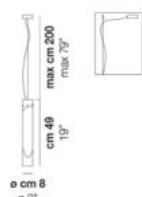

OTHER VERSION AVAILABLE

Click on the version to go to the web version of the product

LIO SP