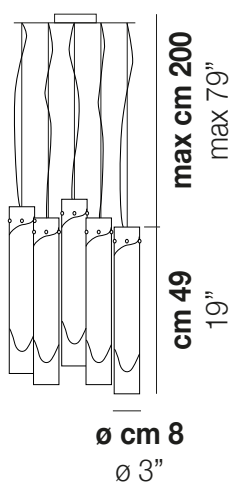

LIO SP 5

TECHNICAL DATA:

CERTIFICATIONS:

LIGHT SOURCES

5x77 W 220-240 V
50/60 Hz E27

VOLUME Mc 0,13
GROSS WEIGHT Kg 12
NET WEIGHT Kg 8

[download](#)

SHADE FINISHING

CRBC

FRAME FINISHING

NI

OTHER VERSION AVAILABLE

Click on the version to go to the web version of the product

LIO SP

LIO SP 1 P

LIO SP 60