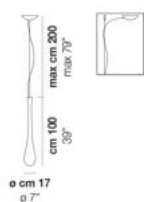

OTHER VERSION AVAILABLE

Click on the version to go to the web version of the product