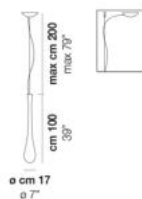

OTHER VERSION AVAILABLE

Click on the version to go to the web version of the product