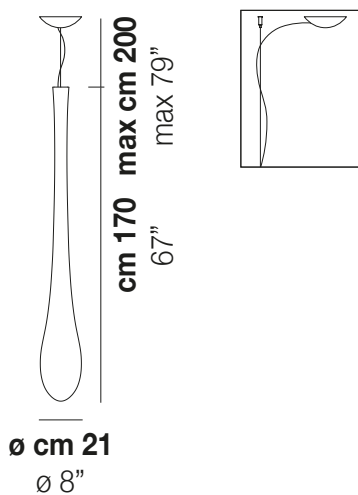

LACRIMA

Design Paolo Crepax

LACRIMA SP G

Available in two sizes, thanks to its long teardrop shape, Lacrima is the ideal solution for staircases or high ceilings.

LACRIMA SP G

TECHNICAL DATA:

CERTIFICATIONS:

LIGHT SOURCES

	1x77W	220-240 V 50/60 Hz	E27
	1x12W	35 V	Led 2700 K 12 W 35 V 1500 lm DIM2 Phase Cut

VOLUME	Mc 0,33
GROSS WEIGHT	Kg 12
NET WEIGHT	Kg 6,5

[download](#)

SHADE FINISHING

BCLU

FRAME FINISHING

NI

LACRIMA SP G

TECHNICAL DATA:

CERTIFICATIONS:

LIGHT SOURCES

	1x77W	220-240 V 50/60 Hz	E27
	1x12W	35 V	Led 2700 K 12 W 35 V 1500 lm DIM2 Phase Cut

VOLUME	Mc 0,33
GROSS WEIGHT	Kg 12
NET WEIGHT	Kg 6,5

[download](#)

Design Paolo Crepax

LACRIMA SP G

Available in two sizes, thanks to its long teardrop shape, Lacrima is the ideal solution for staircases or high ceilings.

LACRIMA SP G

TECHNICAL DATA:

CERTIFICATIONS:

VOLUME	Mc 0,33
GROSS WEIGHT	Kg 12
NET WEIGHT	Kg 6,5