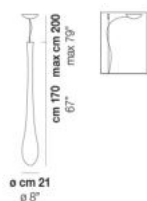

OTHER VERSION AVAILABLE

Click on the version to go to the web version of the product