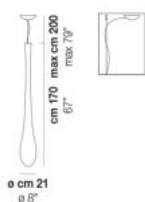

VOLUME	Mc 0
GROSS WEIGHT	Kg 7
NET WEIGHT	Kg 4

download

SHADE FINISHING

BCLU

FRAME FINISHING

NI

OTHER VERSION AVAILABLE

Click on the version to go to the web version of the product