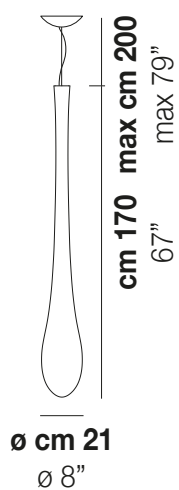

LACRIMA SP G

TECHNICAL DATA:

CERTIFICATIONS:

LIGHT SOURCES

	1x77W	220-240 V 50/60 Hz	E27
	1x12W	35 V	Led 2700 K 12 W 35 V 1500 lm DIM2 Phase Cut

VOLUME	Mc 0,33
GROSS WEIGHT	Kg 12
NET WEIGHT	Kg 6,5

[download](#)

VOLUME	Mc 0
GROSS WEIGHT	Kg 12
NET WEIGHT	Kg 6,5

download

SHADE FINISHING

BCLU

FRAME FINISHING

NI

OTHER VERSION AVAILABLE

Click on the version to go to the web version of the product

LACRI SP P

LACRIMA

Design Paolo Crepax

LACRIMA SP G

Available in two sizes, thanks to its long teardrop shape, Lacrima is the ideal solution for staircases or high ceilings.

LACRIMA SP G

TECHNICAL DATA:

CERTIFICATIONS:

VOLUME	Mc 0,33
GROSS WEIGHT	Kg 12
NET WEIGHT	Kg 6,5

download

SHADE FINISHING

BCLU

FRAME FINISHING

NI

OTHER VERSION AVAILABLE

Click on the version to go to the web version of the product