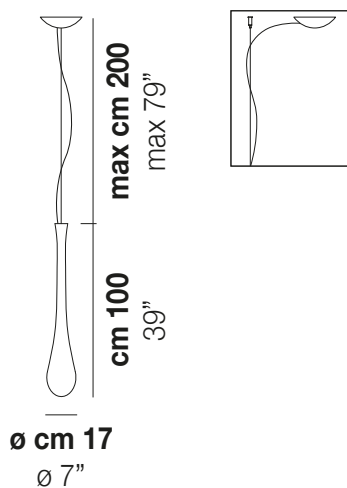

LACRIMA SP P

TECHNICAL DATA:

CERTIFICATIONS:

LIGHT SOURCES

	1x77W	220-240 V 50/60 Hz	E27
	1x12W	35 V	Led 2700 K 12 W 35 V 1500 lm DIM2 Phase Cut

VOLUME	Mc 0,16
GROSS WEIGHT	Kg 7
NET WEIGHT	Kg 4

[download](#)

Design Paolo Crepax

LACRIMA SP P

Available in two sizes, thanks to its long teardrop shape, Lacrima is the ideal solution for staircases or high ceilings.

LACRIMA SP P

TECHNICAL DATA:

CERTIFICATIONS:

VOLUME	Mc 0
GROSS WEIGHT	Kg 7
NET WEIGHT	Kg 4