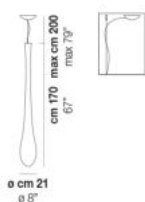

VOLUME	Mc 0,16
GROSS WEIGHT	Kg 7
NET WEIGHT	Kg 4

download

SHADE FINISHING

BCLU

FRAME FINISHING

NI

OTHER VERSION AVAILABLE

Click on the version to go to the web version of the product