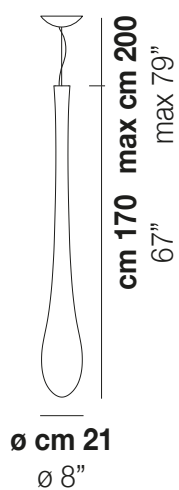

LACRIMA SP G

TECHNICAL DATA:

CERTIFICATIONS:

LIGHT SOURCES

	1x77W	220-240 V 50/60 Hz	E27
	1x12W	35 V	Led 2700 K 12 W 35 V 1500 lm DIM2 Phase Cut

VOLUME	Mc 0,33
GROSS WEIGHT	Kg 12
NET WEIGHT	Kg 6,5

[download](#)

Design Paolo Crepax

LACRIMA SP G

Available in two sizes, thanks to its long teardrop shape, Lacrima is the ideal solution for staircases or high ceilings.

LACRIMA SP G

TECHNICAL DATA:

CERTIFICATIONS:

VOLUME	Mc 0,33
GROSS WEIGHT	Kg 12
NET WEIGHT	Kg 6,5

LACRIMA

Design Paolo Crepax

LACRIMA SP G

Available in two sizes, thanks to its long teardrop shape, Lacrima is the ideal solution for staircases or high ceilings.

LACRIMA SP G

TECHNICAL DATA:

CERTIFICATIONS:

VOLUME	Mc 0
GROSS WEIGHT	Kg 12
NET WEIGHT	Kg 6,5

download

SHADE FINISHING

BCLU

FRAME FINISHING

NI

OTHER VERSION AVAILABLE

Click on the version to go to the web version of the product