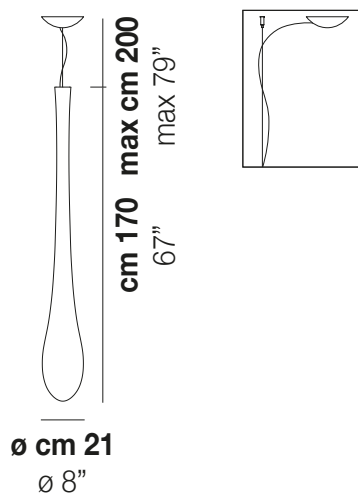

LACRIMA

Design Paolo Crepax

LACRIMA SP G

Available in two sizes, thanks to its long teardrop shape, Lacrima is the ideal solution for staircases or high ceilings.

LACRIMA SP G

TECHNICAL DATA:

CERTIFICATIONS:

LIGHT SOURCES

	1x77W	220-240 V 50/60 Hz	E27
	1x12W	35 V	Led 2700 K 12 W 35 V 1500 lm DIM2 Phase Cut

VOLUME	Mc 0,33
GROSS WEIGHT	Kg 12
NET WEIGHT	Kg 6,5

[download](#)

SHADE FINISHING

BCLU

FRAME FINISHING

NI

LACRIMA SP G

TECHNICAL DATA:

CERTIFICATIONS:

LIGHT SOURCES

	1x77W	220-240 V 50/60 Hz	E27
	1x12W	35 V	Led 2700 K 12 W 35 V 1500 lm DIM2 Phase Cut

VOLUME	Mc 0,33
GROSS WEIGHT	Kg 12
NET WEIGHT	Kg 6,5

[download](#)

Design Paolo Crepax

LACRIMA SP G

Available in two sizes, thanks to its long teardrop shape, Lacrima is the ideal solution for staircases or high ceilings.

LACRIMA SP G

TECHNICAL DATA:

CERTIFICATIONS:

VOLUME	Mc 0,33
GROSS WEIGHT	Kg 12
NET WEIGHT	Kg 6,5