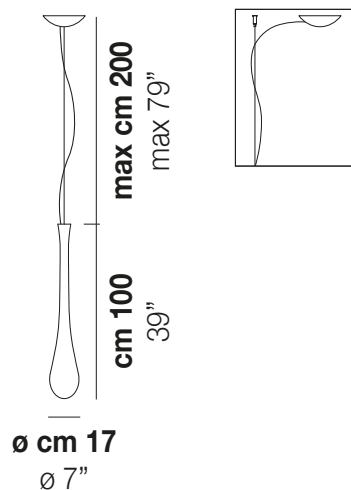

LIGHT SOURCES

	1x77W	220-240 V 50/60 Hz	E27
	1x12W	35 V	Led 2700 K 12 W 35 V 1500 lm DIM2 Phase Cut

VOLUME	Mc 0,16
GROSS WEIGHT	Kg 7
NET WEIGHT	Kg 4

download

SHADE FINISHING

BCLU

FRAME FINISHING

NI

LACRIMA SP P

TECHNICAL DATA:

CERTIFICATIONS:

LIGHT SOURCES

	1x77W	220-240 V 50/60 Hz	E27
	1x12W	35 V	Led 2700 K 12 W 35 V 1500 lm DIM2 Phase Cut

VOLUME	Mc 0,16
GROSS WEIGHT	Kg 7
NET WEIGHT	Kg 4

[download](#)