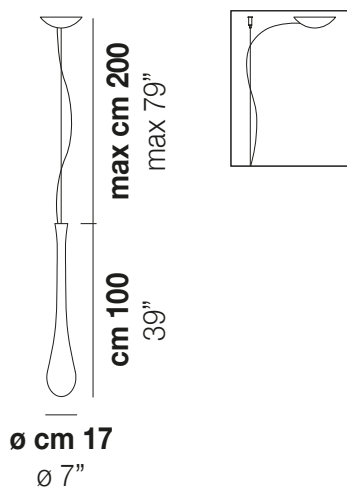

Design Paolo Crepax

LACRIMA SP P

Available in two sizes, thanks to its long teardrop shape, Lacrima is the ideal solution for staircases or high ceilings.

LACRIMA SP P

TECHNICAL DATA:

CERTIFICATIONS:

VOLUME	Mc 0
GROSS WEIGHT	Kg 7
NET WEIGHT	Kg 4

LACRIMA

Design Paolo Crepax

LACRIMA SP P

Available in two sizes, thanks to its long teardrop shape, Lacrima is the ideal solution for staircases or high ceilings.

LACRIMA SP P

TECHNICAL DATA:

CERTIFICATIONS: