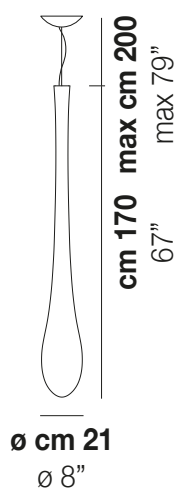

LIGHT SOURCES

	1x77W	220-240 V 50/60 Hz	E27
	1x12W	35 V	Led 2700 K 12 W 35 V 1500 lm DIM2 Phase Cut

VOLUME	Mc 0,33
GROSS WEIGHT	Kg 12
NET WEIGHT	Kg 6,5

[download](#)

SHADE FINISHING

BCLU

FRAME FINISHING

NI

LACRIMA SP G

TECHNICAL DATA:

CERTIFICATIONS:

LIGHT SOURCES

	1x77W	220-240 V 50/60 Hz	E27
	1x12W	35 V	Led 2700 K 12 W 35 V 1500 lm DIM2 Phase Cut

VOLUME	Mc 0,33
GROSS WEIGHT	Kg 12
NET WEIGHT	Kg 6,5

[download](#)

Design Paolo Crepax

LACRIMA SP G

Available in two sizes, thanks to its long teardrop shape, Lacrima is the ideal solution for staircases or high ceilings.

LACRIMA SP G

TECHNICAL DATA:

CERTIFICATIONS:

VOLUME	Mc 0,33
GROSS WEIGHT	Kg 12
NET WEIGHT	Kg 6,5