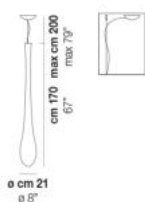

OTHER VERSION AVAILABLE

Click on the version to go to the web version of the product