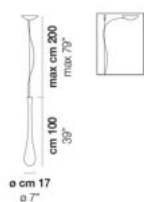

VOLUME	Mc 0
GROSS WEIGHT	Kg 12
NET WEIGHT	Kg 6,5

download

SHADE FINISHING

BCLU

FRAME FINISHING

NI

OTHER VERSION AVAILABLE

Click on the version to go to the web version of the product