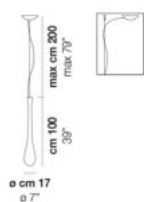

VOLUME	Mc 0,33
GROSS WEIGHT	Kg 12
NET WEIGHT	Kg 6,5

download

SHADE FINISHING

BCLU

FRAME FINISHING

NI

OTHER VERSION AVAILABLE

Click on the version to go to the web version of the product