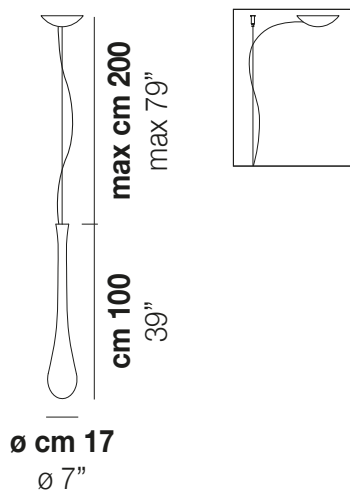

LACRIMA SP G

TECHNICAL DATA:

CERTIFICATIONS:

LIGHT SOURCES

	1x77W	220-240 V 50/60 Hz	E27
	1x12W	35 V	Led 2700 K 12 W 35 V 1500 lm DIM2 Phase Cut

VOLUME	Mc 0,33
GROSS WEIGHT	Kg 12
NET WEIGHT	Kg 6,5

[download](#)

VOLUME	Mc 0,33
GROSS WEIGHT	Kg 12
NET WEIGHT	Kg 6,5

download

SHADE FINISHING

BCLU

FRAME FINISHING

NI

OTHER VERSION AVAILABLE

Click on the version to go to the web version of the product

LACRI SP P

LACRIMA

Design Paolo Crepax

LACRIMA SP P

Available in two sizes, thanks to its long teardrop shape, Lacrima is the ideal solution for staircases or high ceilings.

LACRIMA SP P

TECHNICAL DATA:

CERTIFICATIONS:

LIGHT SOURCES

	1x77W	220-240 V 50/60 Hz	E27
	1x12W	35 V	Led 2700 K 12 W 35 V 1500 lm DIM2 Phase Cut

VOLUME	Mc 0,16
GROSS WEIGHT	Kg 7
NET WEIGHT	Kg 4

download

SHADE FINISHING

BCLU

FRAME FINISHING

NI