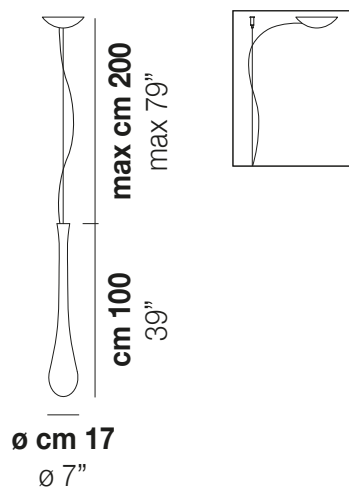

VOLUME	Mc 0
GROSS WEIGHT	Kg 7
NET WEIGHT	Kg 4

download

SHADE FINISHING

BCLU

FRAME FINISHING

NI

OTHER VERSION AVAILABLE

Click on the version to go to the web version of the product

LACRIMA SP G

LACRIMA

Design Paolo Crepax

LACRIMA SP P

Available in two sizes, thanks to its long teardrop shape, Lacrima is the ideal solution for staircases or high ceilings.

LACRIMA SP P

TECHNICAL DATA:

CERTIFICATIONS: