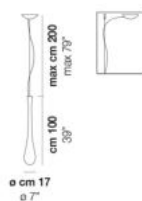

OTHER VERSION AVAILABLE

Click on the version to go to the web version of the product