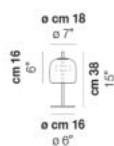

JUBE LT P

TECHNICAL DATA:

LED 2700K DIM4 1x13 W 37 V

LED 3000K DIM4 1x13 W 37 V

CERTIFICATIONS:

Led 2700 K 13 W 37 V 2000 lm DIM4 Push

Led 3000 K 13 W 37 V 2000 lm DIM4 Push

VOLUME Mc 0,1

GROSS WEIGHT Kg 6

NET WEIGHT Kg 3

download

SHADE FINISHING

AATR

CRTR

FUTR

TBTR

VATR

FRAME FINISHING

AVS

OS

OTHER VERSION AVAILABLE

Click on the version to go to the web version of the product

JUBE LT G

JUBE LT S