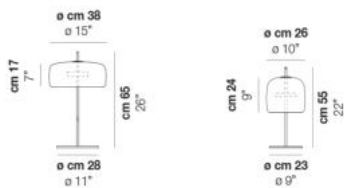

OTHER VERSION AVAILABLE

Click on the version to go to the web version of the product