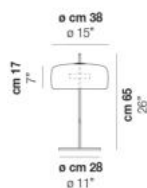

OTHER VERSION AVAILABLE

Click on the version to go to the web version of the product

JUBE LT G