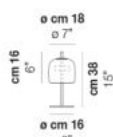

JUBE LT G

TECHNICAL DATA:

LED 2700K DIM4 1x13 W 37 V

LED 3000K DIM4 1x13 W 37 V

CERTIFICATIONS:

Led 2700 K 13 W 37 V 2000 lm DIM4 Push

Led 3000 K 13 W 37 V 2000 lm DIM4 Push

VOLUME Mc 0

GROSS WEIGHT Kg 11

NET WEIGHT Kg 6

download

SHADE FINISHING

AATR

CRTR

FUTR

TBTR

VATR

FRAME FINISHING

AVS

OS

OTHER VERSION AVAILABLE

Click on the version to go to the web version of the product

JUBE LT P

JUBE LT S