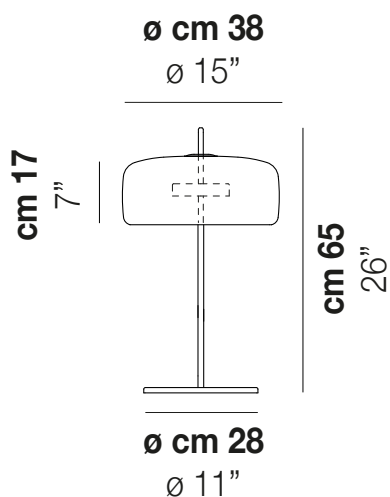

JUBE LT G

TECHNICAL DATA:

LED 2700K DIM4 1x13 W 37 V

LED 3000K DIM4 1x13 W 37 V

CERTIFICATIONS:

Led 2700 K 13 W 37 V 2000 lm DIM4 Push

Led 3000 K 13 W 37 V 2000 lm DIM4 Push

VOLUME Mc 0

GROSS WEIGHT Kg 11

NET WEIGHT Kg 6

download