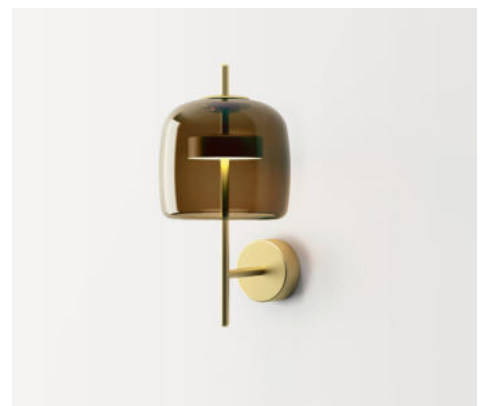

JUBE

Design Favaretto&Partners

JUBE LT P

The elegant and delicate look of the blown glass finds a new dimension in Jube. Two glass units placed side by side, so perfectly assembled, that they look like a unique piece. A sinuous lamp, with tone-on-tone colours that give it a precious, vintage mood.