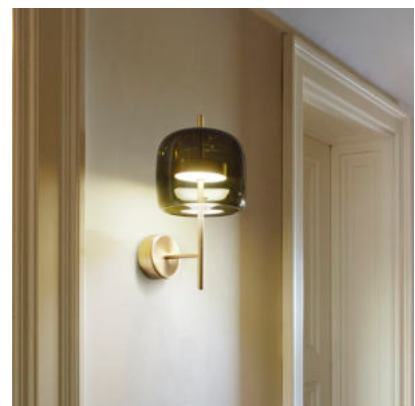

## JUBE LT G

The elegant and delicate look of the blown glass finds a new dimension in Jube. Two glass units placed side by side, so perfectly assembled, that they look like a unique piece. A sinuous lamp, with tone-on-tone colours that give it a precious, vintage mood.