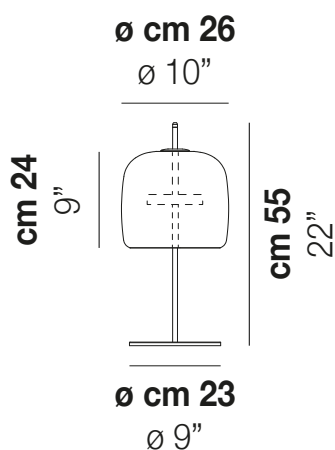

JUBE LT P

TECHNICAL DATA:

LED 2700K DIM4 1x13 W 37 V

LED 3000K DIM4 1x13 W 37 V

CERTIFICATIONS:

Led 2700 K 13 W 37 V 2000 lm DIM4 Push

Led 3000 K 13 W 37 V 2000 lm DIM4 Push

VOLUME Mc 0,1

GROSS WEIGHT Kg 6

NET WEIGHT Kg 3

download