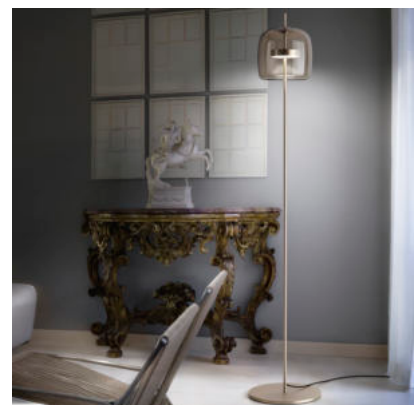

## JUBE LT G

The elegant and delicate look of the blown glass finds a new dimension in Jube. Two glass units placed side by side, so perfectly assembled, that they look like a unique piece. A sinuous lamp, with tone-on-tone colours that give it a precious, vintage mood.