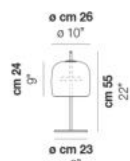

OTHER VERSION AVAILABLE

Click on the version to go to the web version of the product

JUBE LT P