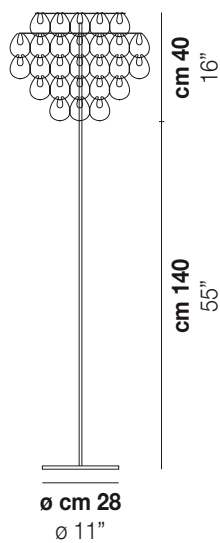

GIOGALI PT

TECHNICAL DATA:

CERTIFICATIONS:

LIGHT SOURCES

3x77W 220-240 V E27
50/60 Hz

VOLUME Mc 0,64
GROSS WEIGHT Kg 30
NET WEIGHT Kg 22

[download](#)

SHADE FINISHING

BC

CRAM

CRAG

CRBR

CRFU

CRNN

CROR

CRRR