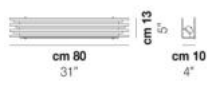

DIADE AP

E27

DIADE AP L