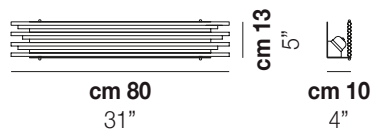

DIADEMA AP G

TECHNICAL DATA:

CERTIFICATIONS:

LIGHT SOURCES

2x77W 220-240 V
50/60 Hz E27

VOLUME Mc 0,07
GROSS WEIGHT Kg 7
NET WEIGHT Kg 4,5

download

SHADE FINISHING

DIADEMA AP K3

DIADEMA AP L

TECHNICAL DATA:

CERTIFICATIONS:

LIGHT SOURCES

2x80W 220-240 V
50/60 Hz HALOGEN

VOLUME Mc 0,03
GROSS WEIGHT Kg 7
NET WEIGHT Kg 4,5

[download](#)

cm 48
19"

cm 13
5"

TECHNICAL DATA:

CERTIFICATIONS:

LIGHT SOURCES

4x60W 220-240 V G9
50/60 Hz

VOLUME Mc 0,2
GROSS WEIGHT Kg 20
NET WEIGHT Kg 15

download