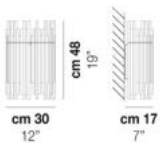

DIADEMA AP K3

cm 97
38"

cm 48
19"

cm 13
5"

TECHNICAL DATA:

CERTIFICATIONS:

LIGHT SOURCES

4x60W 220-240 V G9
50/60 Hz

VOLUME Mc 0,2
GROSS WEIGHT Kg 20
NET WEIGHT Kg 15

download

SHADE FINISHING

CR

FRAME FINISHING

BS

CR

OTHER VERSION AVAILABLE

Click on the version to go to the web version of the product

DIADE AP

E27

DIADE AP L

DIADE AP

G9