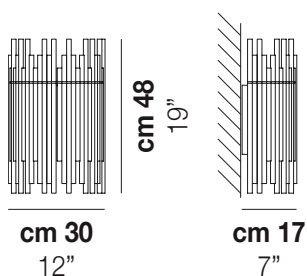

DIADEMA AP G

TECHNICAL DATA:

CERTIFICATIONS:

LIGHT SOURCES

2x77W 220-240 V
50/60 Hz E27

VOLUME Mc 0,07
GROSS WEIGHT Kg 7
NET WEIGHT Kg 4,5

download

SHADE FINISHING

DIADEMA AP K3

DIADEMA AP L

TECHNICAL DATA:

CERTIFICATIONS:

LIGHT SOURCES

2x80W 220-240 V
50/60 Hz HALOGEN

VOLUME Mc 0,03
GROSS WEIGHT Kg 7
NET WEIGHT Kg 4,5

[download](#)

OTHER VERSION AVAILABLE

Click on the version to go to the web version of the product

[DIADE AP](#)

[E27](#)

[DIADE AP L](#)

[DIADE AP K3](#)

DIADEMA AP K3

cm 97
38"

cm 48
19"

cm 13
5"

TECHNICAL DATA:

CERTIFICATIONS:

LIGHT SOURCES

4x60W 220-240 V G9
50/60 Hz

VOLUME Mc 0,2
GROSS WEIGHT Kg 20
NET WEIGHT Kg 15

download