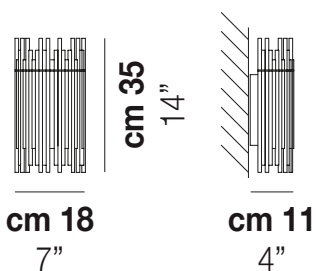

DIADEMA AP P

TECHNICAL DATA:

CERTIFICATIONS:

LIGHT SOURCES

2x60W 220-240 V
50/60 Hz G9

VOLUME Mc 0,03
GROSS WEIGHT Kg 7
NET WEIGHT Kg 4,5

[download](#)

SHADE FINISHING

CR