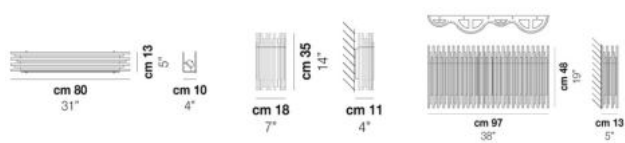

OTHER VERSION AVAILABLE

Click on the version to go to the web version of the product

DIADEMA AP L

DIADEMA AP G9

DIADEMA AP K3