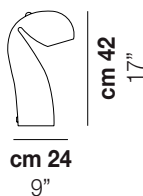

BISSONA LT

TECHNICAL DATA:

CERTIFICATIONS:

LIGHT SOURCES

1x60W 220-240 V G9
50/60 Hz

VOLUME Mc 0,11
GROSS WEIGHT Kg 5
NET WEIGHT Kg 4,5

[download](#)

SHADE FINISHING

BCLU

FRAME FINISHING

BC