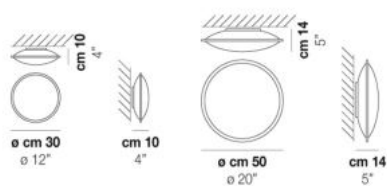

OTHER VERSION AVAILABLE

Click on the version to go to the web version of the product