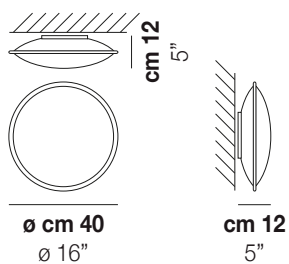

AURORA PL 40