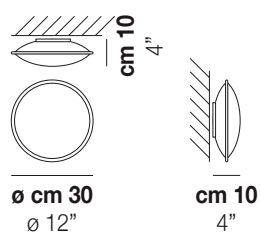

AURORA PL 30

TECHNICAL DATA:

CERTIFICATIONS:

LIGHT SOURCES

1x77W 220-240 V
50/60 Hz E27

VOLUME Mc 0,03
GROSS WEIGHT Kg 4
NET WEIGHT Kg 2

[download](#)

SHADE FINISHING

BCCR

FRAME FINISHING

BC