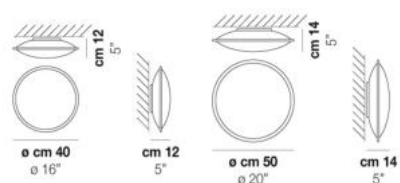

OTHER VERSION AVAILABLE

Click on the version to go to the web version of the product