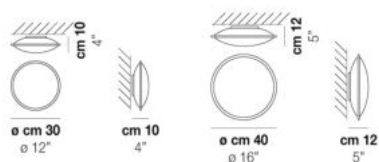

OTHER VERSION AVAILABLE

Click on the version to go to the web version of the product