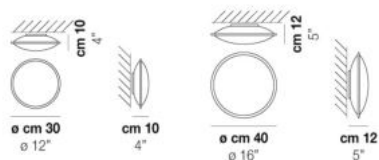

OTHER VERSION AVAILABLE

Click on the version to go to the web version of the product