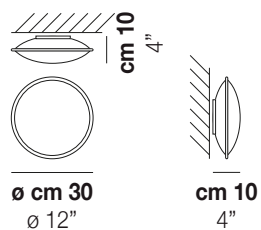

AURORA PL 30

TECHNICAL DATA:

CERTIFICATIONS:

VOLUME	Mc 0
GROSS WEIGHT	Kg 3
NET WEIGHT	Kg 2

download

SHADE FINISHING

BCCR

FRAME FINISHING

BC