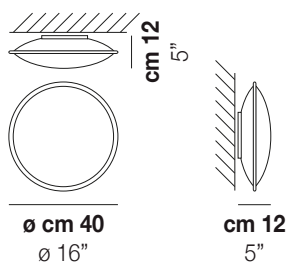

AURORA PL 40