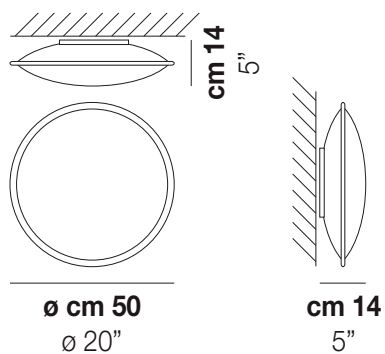

AURORA PL 50