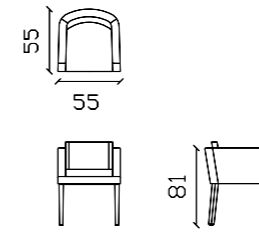

Key Low

KEY LOW

OKLPA
L 55 x P 55 x H 81

Villevenete stitching
cucitura Villevenete

legs in white and anthracite metal
gambe in metallo bianco e antracite

material

Structure in solid wood. Polyurethane filling, first cover in water resistant fabric, sitting in polyurethane foam. Feet in painted aluminium. Available in white (BB), anthracite (AA) or rust (RR). Fully removable extra cover.