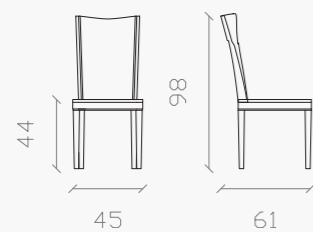

GUANA CAY

Vilvenete stitching
cucitura Vilvenete

legs in anthracite or grey metal
gambe in metallo antracite o grigio

material

Structure in wood with elastic suspensions, polyurethane padding and first protective waterproof fabric. Metal legs, available in white or anthracite. Fully removable cover.

OGCA

L 45 x P 61 x H 98