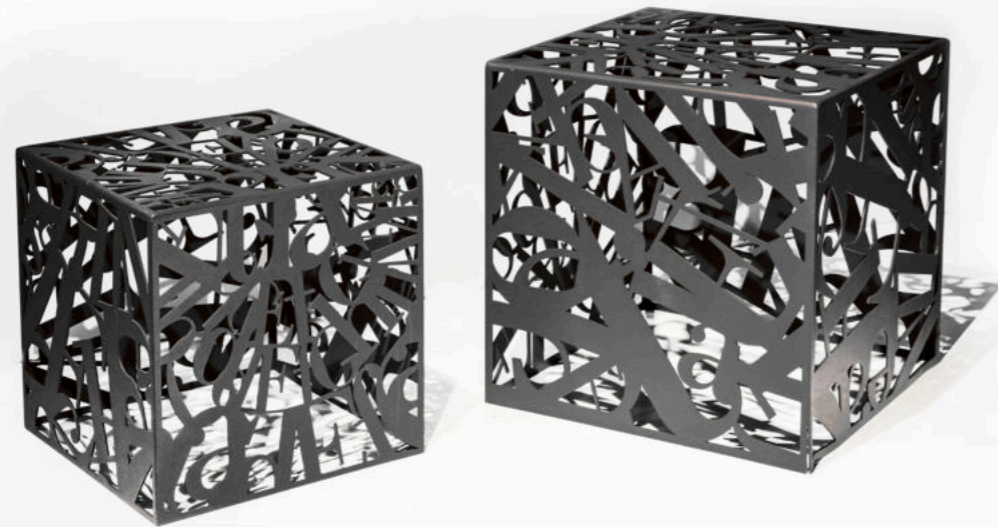

Crow Point

CROW POINT

in white and anthracite metal
in metallo bianco e antracite

material

Unique pieces, masterpieces of craftsmanship based on an exclusive design for the Villevenete outdoor line. Forged in painted steel, we offer two sizes of the Crow Point coffee tables, available in white, rust and anthracite.

materiali

Pezzi unici, capolavori di artigianato su disegno esclusivo per la linea outdoor di Villevenete. Forgiati in acciaio verniciato, proponiamo in due misure i tavolini Crow Point, disponibili in bianco, rust e antracite.

OUTCP040040

L 40 x P 40 x H 40

OUTCP050050

L 50 x P 50 x H 50