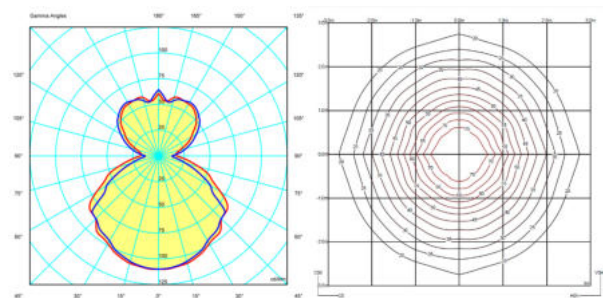

Photometric data