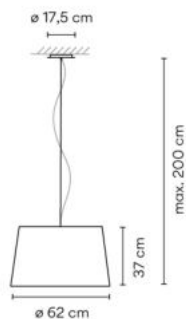

Ceiling rose: Steel

Finish

4925-10 White (NCS S 0300-N)

Sketch

Electrical characteristics

4 x MASTER LEDBULB E27 230V 13W

Total 52.0 W

OR

4 x COMPACT FLUORESCENT E27 230V 16W (PHILIPS SOFTONE-DOBLE ENVELOPE)

Total 64.0 W

VIBIA

Fixture: 2958 lm 37 lm/W

Driver included: 230V 50Hz

Electronic dimming ON/OFF

Physical characteristics

1 Box / 0.50 x 0.72 x 0.72 m. / Vol. 0.2592 m³ /

Gross weight 7.0 kg. / Net weight 6.3 kg.

Installation and assembly

Please, see the installation manual

Light distribution

General lighting

Lamp for general lighting that equally distributes the light in all directions.