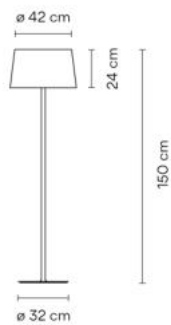

Vertical tube: Aluminum

Finish

4905-10 White (NCS S 0300-N)

Sketch

Electrical characteristics

3 x MASTER LEDBULB E27 230V 13W

Total 39.0 W

OR

Physical characteristics

2 Box / 0.28 x 0.51 x 0.51 m. / Vol. 0.0715 m³ /
Gross weight 11.4 kg. / Net weight 10.3 kg.

Installation and assembly

Please, see the installation manual

Light distribution

Photometric data