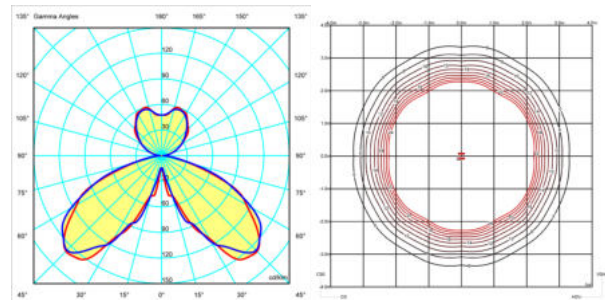

Physical characteristics

2 Box / 0.28 x 0.51 x 0.51 m. / Vol. 0.0715 m³ /
Gross weight 11.4 kg. / Net weight 10.3 kg.

Installation and assembly

Please, see the installation manual

Light distribution

Photometric data