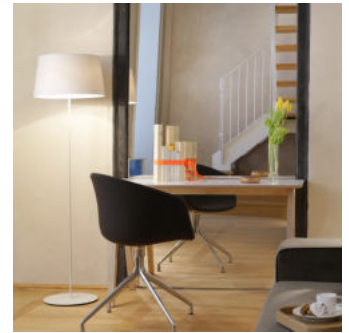

Electrical characteristics

3 x MASTER LEDBULB E27 230V 13W

Total 39.0 W

OR

3 x COMPACT FLUORESCENT E27 230V 20W

Total 60.0 W

VIBIA