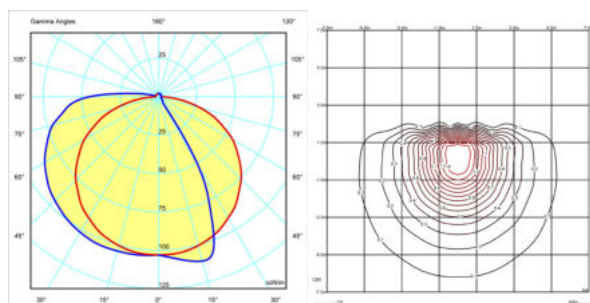

Photometric data