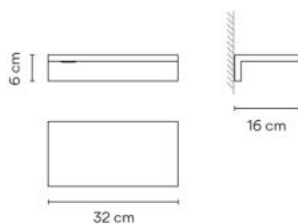

Suite

Design by Jordi Vilardell & Meritxell Vidal.

Reference

6035.

Application

Wall Lamps

Installation type

Surface Canopy

Description

Suite is a wall lamp with LED lighting. Designed by Jordi Vilardell & Meritxell Vidal.

Diffuser

Polycarbonate diffuser

Materials

Shelf: Aluminum

Diffuser: Polycarbonate

Lid: Steel

Finish

6035-14 Matt dark-brown lacquer (RAL 8019)

6035-93 White (RAL 9016)

Sketch