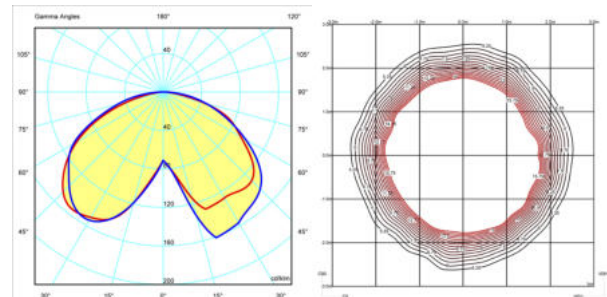

Photometric data