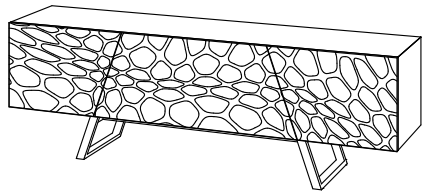

The heavy furniture for the living are not cool anymore. The design estimators are looking for lighter furniture. The sideboard "Move" designed by Mac Stopa gains the attention in every location and offers wide room for placing things maintaining an incredible lightness. The structure in American walnut or oak veneered MDF is available also in black or white matt lacquer. The shelves and the doors are the Move's distinctive trait. The front surface of Move is available both in MDF with the three-dimensional effect, American walnut or oak veneered, and in the innovative material soft touch with the 3D texture.

mac_stopa

move_617

		Dim.	H	Kg		CBM
617	Credenza Sideboard	190x50	75	82.5	x3	1.204
617	Credenza Sideboard	240x50	75	98	x3	1.204

front in "wood"

R 3.102
oak light stain

R 3.144
solid oak wengé stain

NC 8.146
black walnut stain

body

R 3.102
oak light stain

R 3.144
solid oak wengé stain

NC 8.146
black walnut stain

1.337
black lacquered

1.333
white lacquered

lacquered legs

1.337
black lacquered

1.333
white lacquered

617	Credenza Sideboard	Dim.	H	Kg		CBM
		240x50	75	98	x3	1.204

front side in "soft touch"

body

lacquered legs