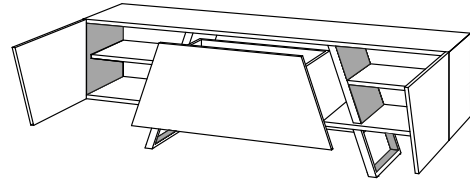

617	Credenza Sideboard	Dim.	H	Kg		CBM
		240x50	75	98	x3	1.204

front side in "soft touch"

body

lacquered legs