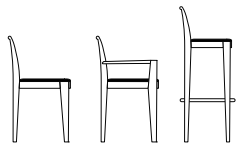

technical info

upholstered seat

FABRICS:

ARCHITECTURE, STRETCHY, CLOU, FLUFFY, FELIX, STRAMACCHIAMI

FABRICS FROM GABRIEL:

EUROPOST, COMFORT

ECOLEATHER:

VINTAGE

LEATHER:

BASIC LEATHER TENDER, PREMIUM LEATHER SOFT