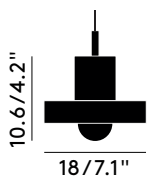

STONE PENDANT

This hard, semi-precious surface has transfixed architects, sculptors and designers for millennia. It is the dream material – tough yet tactile, heavy and long-lasting with individual personality. Available in Pendant, Table and Wall light versions.

STONE PENDANT EU

Code
STP02WEU

Year of Design	2015
Material	Marble and Brass
Bulb Spec	E27 5W brass crowned LED. Bulb included.
Cable Spec	250m black fabric cable.