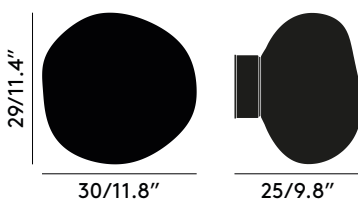

MELT MINI SURFACE LED

Melt is evocative of molten glass, the interior of a melting glacier or images of deep space. An imperfect, organic and naturalistic light that produces a mesmerizing hot-blown glass effect. The Melt family is now available with a new custom-made Tom Dixon LED ring.

Year of Design	2018
Material	Polycarbonate
LED Spec	6W LED included. LED and driver replaceable via Tom Dixon.
Dimmability	Compatible with most LED dimmers
Rating/Location	IP20

MELT MINI SURFACE CHROME LED EU

Code
MESS04CHEU

MELT MINI SURFACE GOLD LED EU

Code
MESS04GOEU