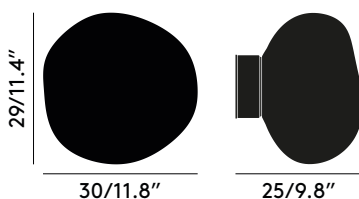

MELT MINI SURFACE LED

Melt is evocative of molten glass, the interior of a melting glacier or images of deep space. An imperfect, organic and naturalistic light that produces a mesmerizing hot-blown glass effect. The Melt family is now available with a new custom-made Tom Dixon LED ring.

Year of Design	2018
Material	Polycarbonate
LED Spec	6W LED included. LED and driver replaceable via Tom Dixon.
Dimmability	Compatible with most LED dimmers
Rating/Location	IP20

MELT MINI SURFACE COPPER LED EU

Code
MESS04COEU

MELT MINI SURFACE SMOKE LED EU

Code
MESS04SMEU