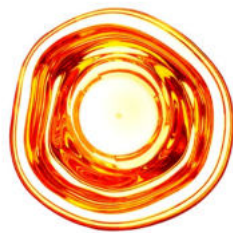

MELT MINI SURFACE LED

OFF

ON

OFF

ON

Melt is evocative of molten glass, the interior of a melting glacier or images of deep space. An imperfect, organic and naturalistic light that produces a mesmerizing hot-blown glass effect. The Melt family is now available with a new custom-made Tom Dixon LED ring.

Code
MESS04CHEU

MELT MINI SURFACE GOLD LED EU

Code
MESS04GOEU

MELT MINI SURFACE LED

OFF

ON

OFF

ON

Melt is evocative of molten glass, the interior of a melting glacier or images of deep space. An imperfect, organic and naturalistic light that produces a mesmerizing hot-blown glass effect. The Melt family is now available with a new custom-made Tom Dixon LED ring.