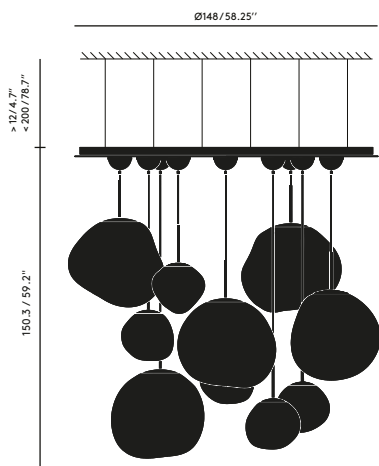

<b>Year of Design</b>	2016
<b>Material</b>	Polycarbonate Ceiling canopy: aluminium
<b>LED Spec</b>	6W LED included. LED and driver replaceable via Tom Dixon
<b>Cable Spec</b>	250cm/98.4in clear cable
<b>Dimmability</b>	Compatible with most LED dimmers

**MELT CHROME MEGA LED PS EU**

**Code**  
MLMS02CH-PEUM1

**MELT COPPER MEGA LED PS EU**

**Code**  
MLMS02C-PEUM1

**MELT GOLD MEGA LED PS EU**

**Code**  
MLMS02G-PEUM1

**MELT SMOKE MEGA LED PS EU**

**Code**  
MLMS02SM-PEUM1

Width 0.31 m

Length 0.31 m

Weight 1.7 kg

Mega Pendant System Round EU x 1

Height 0.11 m

Width 1.5 m

Length 1.5 m

Weight 25.5 kg