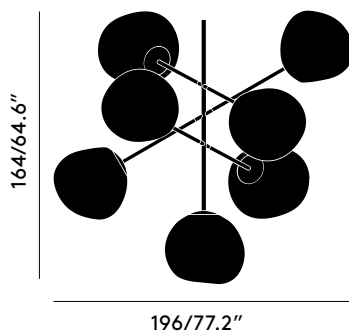

MELT LARGE CHANDELIER

A swarm, huddle, herd, cluster or bunch; there are a thousand ways of configuring our lamps to produce an extraordinary lighting arrangement. The latest additions to the MELT family include the MELT Large Chandelier, a configuration of seven organic and imperfect orbs which explode from a central hub to create a dynamic lighting sculpture of infinite reflections. Fitted with our new LED module.

MELT LARGE CHANDELIER

Year of Design	2020
Finishing Process	Metallised
Environment	Indoor, IP20
Surface Mount Shape/Diameter	Dome, 25.4cm
Cable Spec	H03VVH2-F 2 x 0,75 mm² FEP/PVC
Cable Type/Length	Clear, 500cm
Light Source	7 x 6W LED Light Source Included, 220 - 240V
Max Wattage	51W
Lumens	N/A
CRI	>90
Colour Temperature	3000
Dimmability	Mains Dimmable, leading and trailing edge
Spares	7 x LEDRING02; 1 x SLD75-24VL-E
Certifications/Electrical Class	

Additionally Certified for NZ/AUS

COPPER	
Code	MEC02CO-CEUM4
Shade Material	Polycarbonate
Shade Finish	Mirrored
Components	7 x MES01CO 1 x LEDC02GOEU
Surface Mount	
Colour/Finish	Gold, Polished