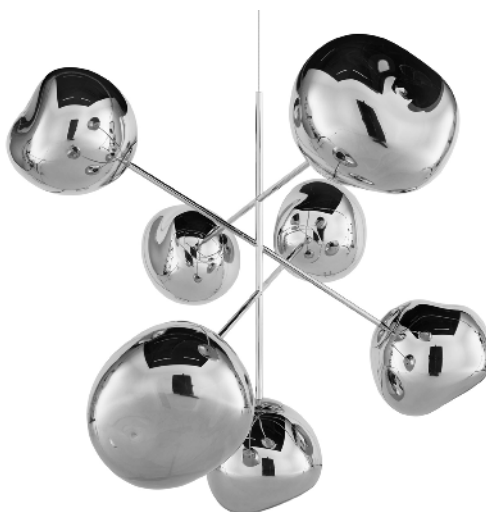

MELT LARGE CHANDELIER

ON

OFF

A swarm, huddle, herd, cluster or bunch; there are a thousand ways of configuring our lamps to produce an extraordinary lighting arrangement. The latest additions to the MELT family include the MELT Large Chandelier, a configuration of seven organic and imperfect orbs which explode from a central hub to create a dynamic lighting sculpture of infinite reflections. Fitted with our new LED module.

MELT LARGE CHANDELIER

CHROME	
Code	MEC02CH-CEUM4
Shade Material	Polycarbonate
Shade Finish	Mirrored
Components	7 x MES01CH 1 x LEDC02CHEU
Surface Mount	
Colour/Finish	Chrome, Polished

Year of Design	2020
Finishing Process	Metallised
Environment	Indoor, IP20
Surface Mount Shape/Diameter	Dome, 25.4cm
Cable Spec	H03VVH2-F 2 x 0,75 mm ² FEP/PVC
Cable Type/Length	Clear, 500cm
Light Source	7 x 6W LED Light Source Included, 220 - 240V
Max Wattage	51W
Lumens	N/A
CRI	>90
Colour Temperature	3000
Dimmability	Mains Dimmable, leading and trailing edge
Spares	7 x LEDRING02; 1 x SLD75-24VL-E
Certifications/Electrical Class	

Additionally Certified for NZ/AUS

MELT LARGE CHANDELIER

ON

OFF

A swarm, huddle, herd, cluster or bunch; there are a thousand ways of configuring our lamps to produce an extraordinary lighting arrangement. The latest additions to the MELT family include the MELT Large Chandelier, a configuration of seven organic and imperfect orbs which explode from a central hub to create a dynamic lighting sculpture of infinite reflections. Fitted with our new LED module.

MELT LARGE CHANDELIER

Year of Design	2020
Finishing Process	Metallised
Environment	Indoor, IP20
Surface Mount Shape/Diameter	Dome, 25.4cm
Cable Spec	H03VVH2-F 2 x 0,75 mm ² FEP/PVC
Cable Type/Length	Clear, 500cm
Light Source	7 x 6W LED Light Source Included, 220 - 240V
Max Wattage	51W
Lumens	N/A
CRI	>90
Colour Temperature	3000
Dimmability	Mains Dimmable, leading and trailing edge
Spares	7 x LEDRING02; 1 x SLD75-24VL-E
Certifications/Electrical Class	