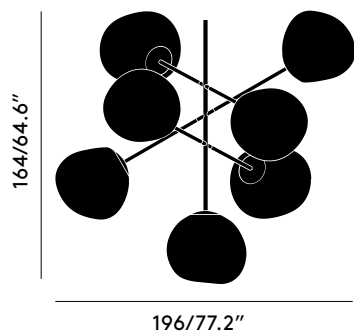

MELT LARGE CHANDELIER

CHROME	
Code	MEC02CH-CEUM4
Shade Material	Polycarbonate
Shade Finish	Mirrored
Components	7 x MES01CH 1 x LEDC02CHEU
Surface Mount	
Colour/Finish	Chrome, Polished

Year of Design	2020
Finishing Process	Metallised
Environment	Indoor, IP20
Surface Mount Shape/Diameter	Dome, 25.4cm
Cable Spec	H03VVH2-F 2 x 0,75 mm² FEP/PVC
Cable Type/Length	Clear, 500cm
Light Source	7 x 6W LED Light Source Included, 220 - 240V
Max Wattage	51W
Lumens	N/A
CRI	>90
Colour Temperature	3000
Dimmability	Mains Dimmable, leading and trailing edge
Spares	7 x LEDRING02; 1 x SLD75-24VL-E
Certifications/Electrical Class	

Additionally Certified for NZ/AUS