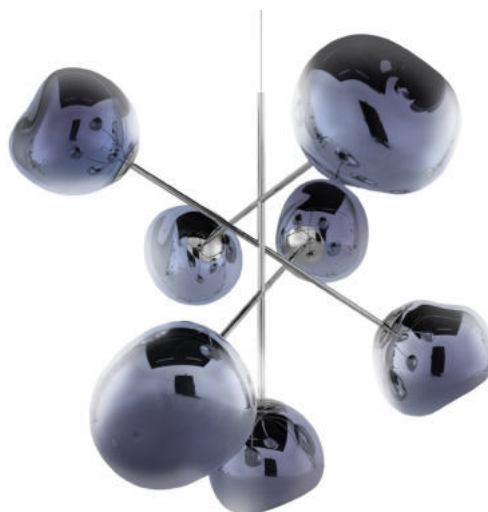

OFF

A swarm, huddle, herd, cluster or bunch; there are a thousand ways of configuring our lamps to produce an extraordinary lighting arrangement. The latest additions to the MELT family include the MELT Large Chandelier, a configuration of seven organic and imperfect orbs which explode from a central hub to create a dynamic lighting sculpture of infinite reflections. Fitted with our new LED module.

MELT LARGE CHANDELIER

Year of Design	2020
Finishing Process	Metallised
Environment	Indoor, IP20
Surface Mount Shape/Diameter	Dome, 25.4cm
Cable Spec	H03VVH2-F 2 x 0,75 mm² FEP/PVC
Cable Type/Length	Clear, 500cm
Light Source	7 x 6W LED Light Source Included, 220 - 240V
Max Wattage	51W
Lumens	N/A
CRI	>90
Colour Temperature	3000
Dimmability	Mains Dimmable, leading and trailing edge
Spares	7 x LEDRING02; 1 x SLD75-24VL-E
Certifications/Electrical Class	

Additionally Certified for NZ/AUS

SMOKE	
Code	MEC02SM-CEUM4
Shade Material	Polycarbonate
Shade Finish	Mirrored
Components	7 x MES01SM 1 x LEDC02CHEU
Surface Mount	
Colour/Finish	Chrome, Polished