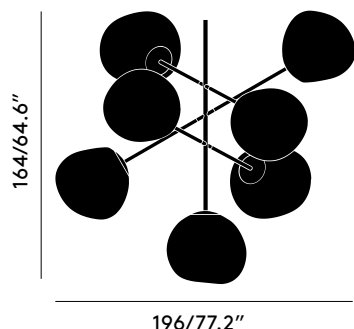

MELT LARGE CHANDELIER

GOLD Code	MEC02GO-CEUM4
Shade Material	Polycarbonate
Shade Finish	Mirrored
Components	7 x MES01G 1 x LEDC02GOEU
Surface Mount Colour/Finish	Gold, Polished

Year of Design	2020
Finishing Process	Metallised
Environment	Indoor, IP20
Surface Mount Shape/Diameter	Dome, 25.4cm
Cable Spec	H03VVH2-F 2 x 0,75 mm² FEP/PVC
Cable Type/Length	Clear, 500cm
Light Source	7 x 6W LED Light Source Included, 220 - 240V
Max Wattage	51W
Lumens	N/A
CRI	>90
Colour Temperature	3000
Dimmability	Mains Dimmable, leading and trailing edge
Spares	7 x LEDRING02; 1 x SLD75-24VL-E
Certifications/Electrical Class	

Additionally Certified for NZ/AUS