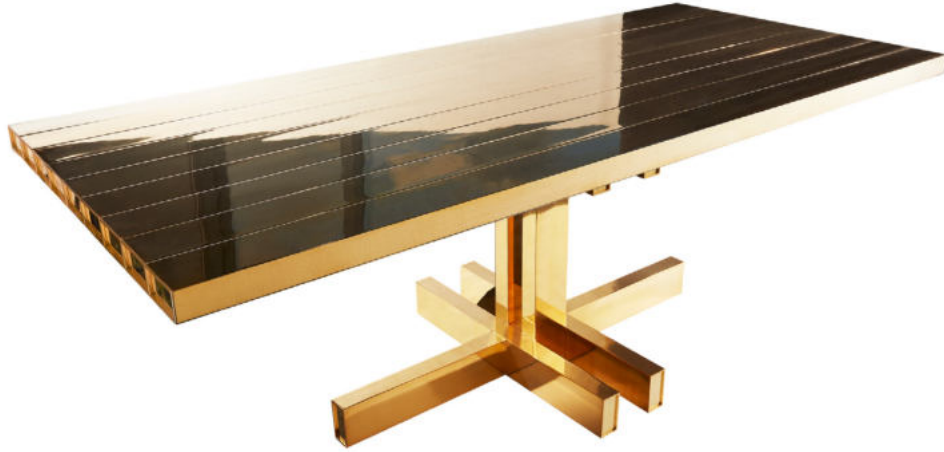

MASS TABLE 2

A super-polished solid brass table manufactured in the UK and made from one single extruded box section of brass. By using the most familiar unit in furniture construction – the plank – and presenting a familiar object in a highly polished gold hued metal, Dixon manages to make domestic archetypes into monumental heavyweight sculpture.

Year of Design 2019
 Finish Polished
 Material Brass

MASS 2.0 DINING TABLE BRASS

Code
 MAST17B-M1
 Components
 MASL17B
 MASTX17B
 MASTY17B

MASS TABLE 2

Process

Polished extruded brass with an aluminium sub-frame. Waxed to provide protection, however it will age and patina gradually to show the marks of time.

Height 0.25 m/10 in
 Width 0.65 m/25.5 in
 Length 3.15 m/124 in
 Weight 120 kg/264.6 lb

MASTY17B

Height 0.25 m/10 in
 Width 0.65 m/25.5 in
 Length 3.15 m/124 in
 Weight 120 kg/264.6 lb

Product Weight
 250 kg/415 lb

Requires Assembly
 Yes

MASS DINING TABLE 2M

The new and improved super-polished solid brass MASS dining table is manufactured in the UK and made from one single extruded box section of brass. By using the most familiar unit in furniture construction - the plank - and presenting a series of familiar objects in a highly polished gold hued metal, Tom Dixon manages to make domestic archetypes into monumental heavyweight sculpture.