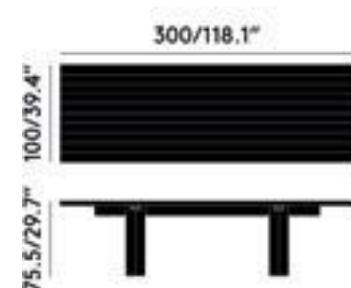

MASS TABLE 2

A super-polished solid brass table manufactured in the UK and made from one single extruded box section of brass. By using the most familiar unit in furniture construction – the plank – and presenting a familiar object in a highly polished gold hued metal, Dixon manages to make domestic archetypes into monumental heavyweight sculpture.

Year of Design 2019
 Finish Polished
 Material Brass

MASS 2.0 DINING TABLE BRASS

Code
 MAST17B-M1
 Components
 MASL17B
 MASTX17B
 MASTY17B

MASS TABLE 2

Process

Polished extruded brass with an aluminium sub-frame. Waxed to provide protection, however it will age and patina gradually to show the marks of time.

Cleaning Instructions

Clean with a soft dry cloth only.

Country of origin

United Kingdom

Packaging

MASL17B
 Height 0.95 m/37.5 in
 Width 0.85 m/33.5 in
 Length 2.45 m/96.5 in
 Weight 115 kg/253.5 lb

MASTX17B

Height 0.25 m/10 in
 Width 0.65 m/25.5 in
 Length 3.15 m/124 in
 Weight 120 kg/264.6 lb

MASTY17B

Height 0.25 m/10 in
 Width 0.65 m/25.5 in
 Length 3.15 m/124 in
 Weight 120 kg/264.6 lb

Product Weight
 250 kg/415 lb