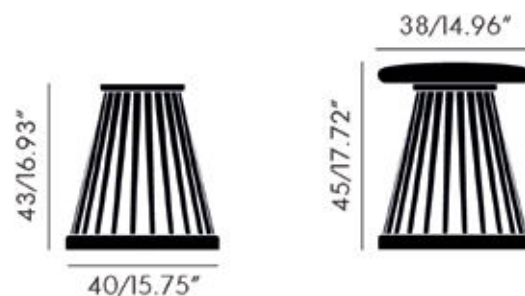

Process	The Fan family is formed from machined wood spindles of black stained Birch or natural Oak.	
Year of Design	2013	
Material	Birch, Oak, Leather	
Product Code	Fan Stool Black/Black Fan Stool Black/Natural	FAP01BL-AM FAP01BL-BM
Type	Stool	
Colour	● Black ● Natural	
Cleaning Instructions	Clean with a soft dry cloth only. Do not use polishing agents, water or abrasive materials when cleaning. Clean leather with a clean damp cloth, wipe away any excess residue.	

	Packaging (m)	H	W	D
	Seat Pad	0.05	0.44	0.47
	Base	0.46	0.43	0.43
	Weight (kg)			
	FAP01BL-AM	3.8		
	FAP01BL-BM	3.8		
	Dimensions (cm/in)			
	Seat Pad	H 2.0cm / 0.79in W 38.0cm / 14.96in		
	Base	Ø 40cm / 15.75in H 43cm / 16.93in