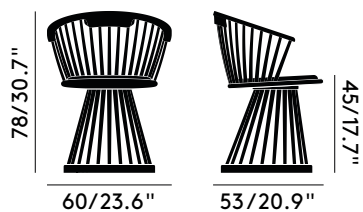

FAN DINING CHAIR

Fan is a modern take on the classical Windsor chair. A British archetype converted to a contemporary silhouette, creating an exclamation mark in any space with a semi-transparent structure that takes up minimal visual mass. Available as Chairs, Stools and Table Bases.

Year of Design	2012
Material	Natural – Oak; Black – Stained Birch
Notes	Black leather seat pad included

FAN DINING CHAIR NATURAL

Code
FAD02NA

FAN DINING CHAIR BLACK

Code
FAD01BL