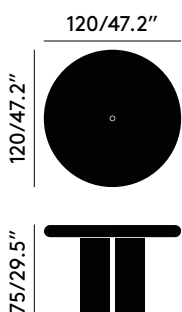

BROWN

Code
CFRT01-M1

Components
CFRTB01
CFRTT01

Year of Design	2020
Color	Brown
Material	Cork, MDF, Plywood, Card
Finish	Matte
Finishing Process	Oiled

CORK ROUND TABLE 1000

A tactile material which has been used for millennia in nautical, construction, apparel and food applications. Cork is the ultimate traditional material fit for the future. By repurposing this wonder material for our range of extremely fat edged and chubby silhouette furniture, we have taken full advantage of the elasticity and the sound absorption, which combined with its natural beauty makes a unique set of seriously sculptural furniture with expressive minimalist attributes and superior functionality.