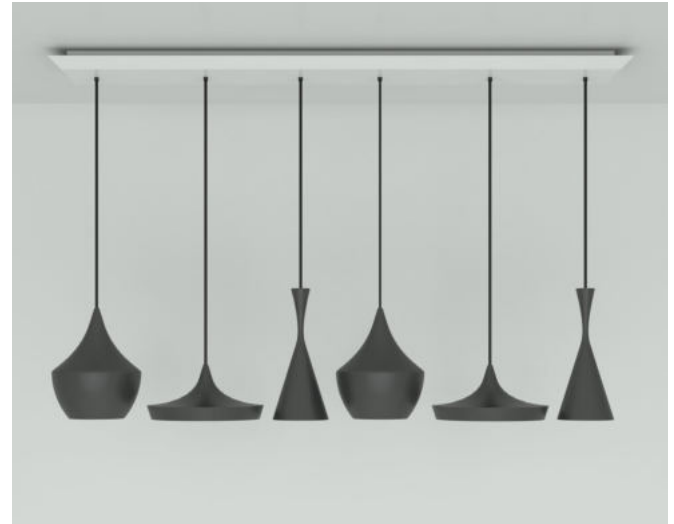

BEAT TRIO ROUND LED

	EUROPE	CHINA
Black	BLPS01-PEUM4	BLPS01-PCNM4
Brass	BLPS01B-PEUM4	BLPS01B-PCNM4
White	BLPS01WH-PEUM4	BLPS01WH-PCNM4
Cluster Diameter	680mm	
Surface Mount Diameter	580mm	
Drop from Ceiling	1260mm	
Weight (Inc Canopy)	13kg	
No. of Boxes	7	

BEAT RANGE LINEAR LED

	EUROPE	CHINA
Black	BLPS03-PEUM4	BLPS03-PCNM4
Brass	BLPS03B-PEUM4	BLPS03B-PCNM4
White	BLPS03WH-PEUM4	BLPS03WH-PCNM4
Cluster Length	1560mm	
Surface Mount Length	1570mm	
Drop from Ceiling	990mm	
Weight (Inc Canopy)	23.2kg	
No. of Boxes	13	

BEAT RANGE ROUND LED

	EUROPE	CHINA
Black	BLPS02-PEUM4	BLPS02-PCNM4
Brass	BLPS02B-PEUM4	BLPS02B-PCNM4
White	BLPS02WH-PEUM4	BLPS02WH-PCNM4
Cluster Diameter	850mm	
Surface Mount Diameter	580mm	
Drop from Ceiling	1390mm	
Weight (Inc Canopy)	19kg	
No. of Boxes	9	

BEAT TRIO LINEAR LED

	EUROPE	CHINA
Black	BLPS04-PEUM4	BLPS04-PCNM4
Cluster Length	1700mm	
Surface Mount Length	1570mm	
Drop from Ceiling	860mm	
Weight (Inc Canopy)	20.8kg	
No. of Boxes	7	

BEAT FAT LED

Our range of Beat lights, recognised in homes, restaurants and hotels the world over is an exercise in expressive minimalism. The design is inspired by the sculptural simplicity of traditional Indian water vessels. Available in Pendant, Table, Floor and Wall light versions. Recognising the demand and need for a more energy efficient future, the Beat family includes a new LED module.