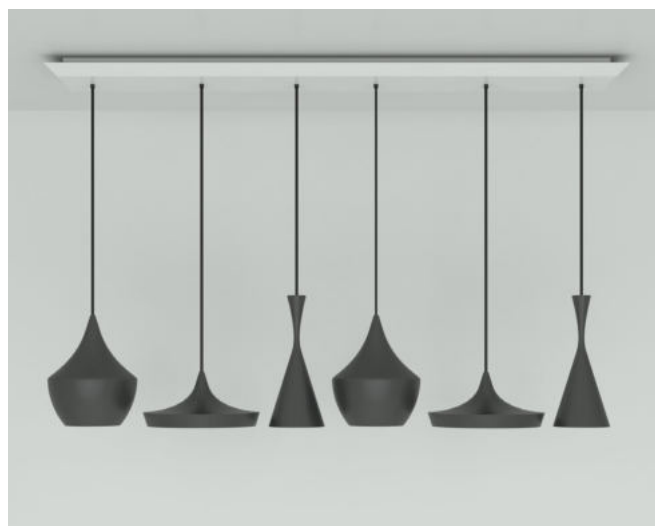

BEAT TRIO ROUND LED

| | EUROPE | CHINA |
|--------------|----------------|----------------|
| Black | BLPS01-PEUM4 | BLPS01-PCNM4 |
| Brass | BLPS01B-PEUM4 | BLPS01B-PCNM4 |
| White | BLPS01WH-PEUM4 | BLPS01WH-PCNM4 |

| | |
|-------------------------------|--------|
| Cluster Diameter | 680mm |
| Surface Mount Diameter | 580mm |
| Drop from Ceiling | 1260mm |
| Weight (Inc Canopy) | 13kg |
| No. of Boxes | 7 |

BEAT RANGE LINEAR LED