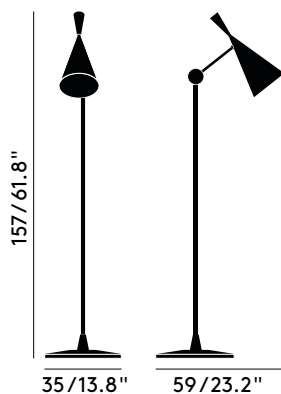

Year of Design	2013
Material	Brass Shade, Cast Iron Base
Bulb Spec	E14 42W (max). Bulb not included.
Cable Spec	200cm/78.7in black fabric cable with inline foot switch 100cm/39.4 in from the light base
Dimmability	Not dimmable
Rating/Location	IP20

BEAT FLOOR BLACK EU

Code
BLF01EU

BEAT FLOOR BRASS EU

Code
BLF01BEU

BEAT FLOOR WHITE EU

Code
BLF01WEU

BEAT FLOOR

Process

Country of origin

India

Packaging

Height	1.63 m
Width	0.52 m
Length	0.47 m
Weight	23.18 kg

Product weight

12.3 kg

Requires assembly

No