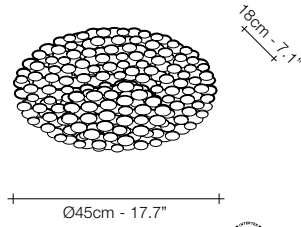

N60S

N62A

N63A

N65L

N66L

GOLD LEAF

SILVER LEAF

RECOMMENDED BULB		N60S	N62A	N63A	N65L	N66L
230V	G9 LED	9x3,5W	4W	2x4W	6x3,5W	6x3,5W
	Dimmable with all systems	-	-	-	-	-
120V	G9 LED	9x4W	5W	2x5W	6x4W	6x4W
	Dimmable with all systems	-	-	-	-	-