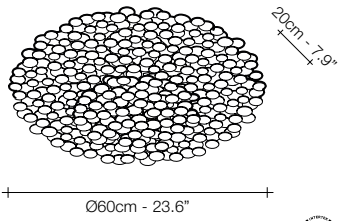

N60S

N62A

N63A

N65L

N66L

GOLD LEAF

SILVER LEAF

RECOMMENDED BULB		N60S	N62A	N63A	N65L	N66L
230V	G9 LED	9x3,5W	4W	2x4W	6x3,5W	6x3,5W
	Dimmable with all systems	-	-	-	-	-
120V	G9 LED	9x4W	5W	2x5W	6x4W	6x4W
	Dimmable with all systems	-	-	-	-	-