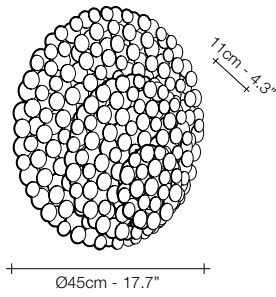

N60S

N62A

N63A

N65L

N66L

GOLD LEAF

SILVER LEAF

RECOMMENDED BULB		N60S	N62A	N63A	N65L	N66L
230V	G9 LED	9x3,5W	4W	2x4W	6x3,5W	6x3,5W
	Dimmable with all systems	-	-	-	-	-
120V	G9 LED	9x4W	5W	2x5W	6x4W	6x4W
	Dimmable with all systems	-	-	-	-	-