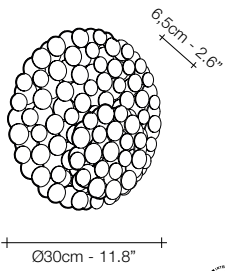

N60S

N62A

N63A

N65L

N66L

GOLD LEAF

SILVER LEAF

RECOMMENDED BULB		N60S	N62A	N63A	N65L	N66L
230V	G9 LED	9x3,5W	4W	2x4W	6x3,5W	6x3,5W
	Dimmable with all systems	-	-	-	-	-
120V	G9 LED	9x4W	5W	2x5W	6x4W	6x4W
	Dimmable with all systems	-	-	-	-	-