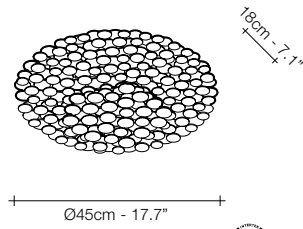

N60S

N62A

N63A

N65L

N66L

GOLD LEAF

SILVER LEAF

RECOMMENDED BULB		N60S	N62A	N63A	N65L	N66L
230V	 G9 LED	9x3,5W	4W	2x4W	6x3,5W	6x3,5W
	Dimmable with all systems	-	-	-	-	-
120V	 G9 LED	9x4W	5W	2x5W	6x4W	6x4W
	Dimmable with all systems	-	-	-	-	-