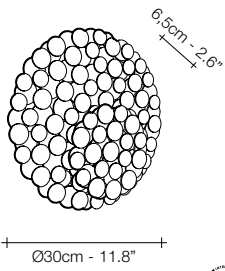

N60S

N62A

N63A

N65L

N66L

GOLD LEAF

SILVER LEAF

RECOMMENDED BULB		N60S	N62A	N63A	N65L	N66L
230V	 G9 LED	9x3,5W	4W	2x4W	6x3,5W	6x3,5W
	Dimmable with all systems	-	-	-	-	-
120V	 G9 LED	9x4W	5W	2x5W	6x4W	6x4W
	Dimmable with all systems	-	-	-	-	-