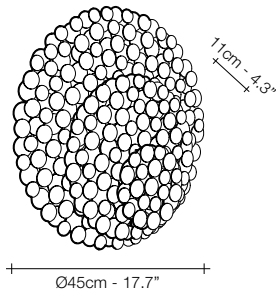

N60S

N62A

N63A

N65L

N66L

GOLD LEAF

SILVER LEAF

RECOMMENDED BULB		N60S	N62A	N63A	N65L	N66L
230V	 G9 LED	9x3,5W	4W	2x4W	6x3,5W	6x3,5W
	Dimmable with all systems	-	-	-	-	-
120V	 G9 LED	9x4W	5W	2x5W	6x4W	6x4W
	Dimmable with all systems	-	-	-	-	-