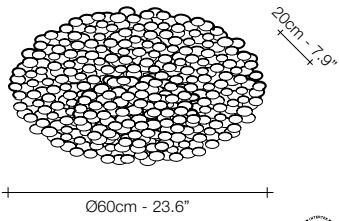

N60S

N62A

N63A

N65L

N66L

GOLD LEAF

SILVER LEAF

RECOMMENDED BULB		N60S	N62A	N63A	N65L	N66L
230V	 G9 LED	9x3,5W	4W	2x4W	6x3,5W	6x3,5W
	Dimmable with all systems	-	-	-	-	-
120V	 G9 LED	9x4W	5W	2x5W	6x4W	6x4W
	Dimmable with all systems	-	-	-	-	-