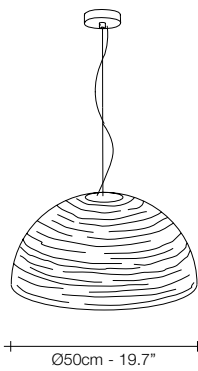

M62S

M61S

M66S

M65S

WHITE

NICKEL

GOLD LEAF

	RECOMMENDED BULB	M61S	M62S	RECOMMENDED BULB	M65S	M66S
230V	E27 LED	15W	15W	E27 LED globe	15W	15W
	Dimmable with all systems	-	-	Dimmable with all systems	-	-
120V	E26 LED	15W	15W	E26 LED globe	15W	15W
	Dimmable with all systems	-	-	Dimmable with all systems	-	-