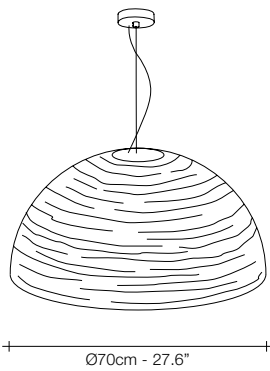

M62S

M61S

M66S

M65S

WHITE

NICKEL

GOLD LEAF

	RECOMMENDED BULB	M61S	M62S	RECOMMENDED BULB	M65S	M66S
230V	E27 LED	15W	15W	E27 LED globe	15W	15W
	Dimmable with all systems	-	-	Dimmable with all systems	-	-
120V	E26 LED	15W	15W	E26 LED globe	15W	15W
	Dimmable with all systems	-	-	Dimmable with all systems	-	-