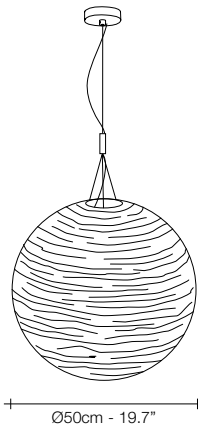

M62S

M61S

M66S

M65S

WHITE

NICKEL

GOLD LEAF

	RECOMMENDED BULB	M61S	M62S	RECOMMENDED BULB	M65S	M66S
230V	E27 LED	15W	15W	E27 LED globe	15W	15W
	Dimmable with all systems	-	-	Dimmable with all systems	-	-
120V	E26 LED	15W	15W	E26 LED globe	15W	15W
	Dimmable with all systems	-	-	Dimmable with all systems	-	-