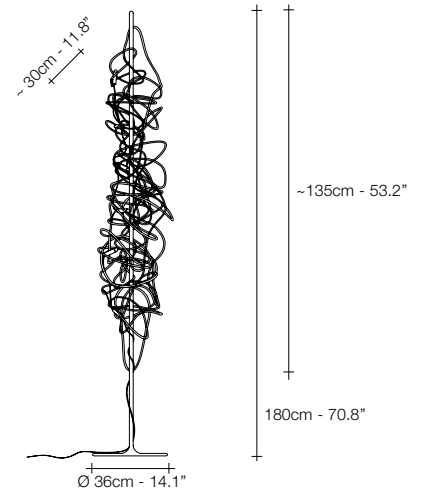

J93S

J80S

J82A

J81S

J87S

J86P

J89P

J84B

NICKEL

**BLACK
AMETHYST**

GOLD

COPPER

	RECOMMENDED BULB	J80S	J81S	J82A	J84B	J86P	J87S	J89P	J93S
230V	G4 LED 2700K Dimmer	2W	6x2W 2W	2W	2W	6x1,2W 1,2W	6x2W 2W	5x1,2W 1,2W	5x2W 2W
		0/1-10V 100K Ω PUSH/DALI	IGBT DALI	0/1-10V 100K Ω PUSH/DALI	no	no	IGBT DALI	no	IGBT DALI
120V	G4 LED Dimmer	2W	6x2W	2W	-	-	6x2W	-	5x2W
		no	IGBT TRIAC	no	-	-	IGBT TRIAC	-	IGBT TRIAC