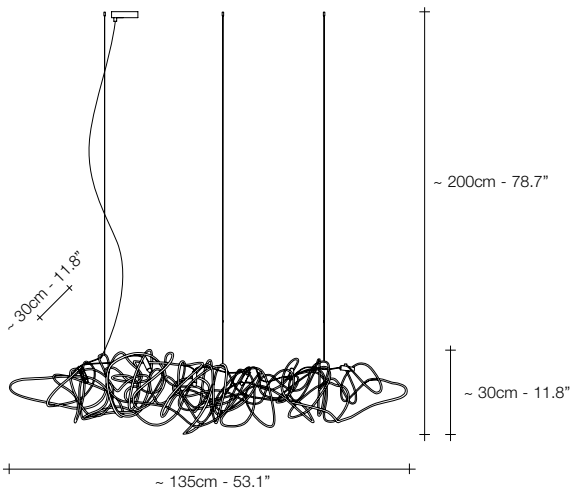

J93S

J80S

J82A

J81S

J87S

J86P

J89P

J84B

NICKEL

**BLACK
AMETHYST**

GOLD

COPPER

	RECOMMENDED BULB	J80S	J81S	J82A	J84B	J86P	J87S	J89P	J93S
230V	G4 LED 2700K Dimmer	2W	6x2W 2W	2W	2W	6x1,2W 1,2W	6x2W 2W	5x1,2W 1,2W	5x2W 2W
		0/1-10V 100K Ω PUSH/DALI	IGBT DALI	0/1-10V 100K Ω PUSH/DALI	no	no	IGBT DALI	no	IGBT DALI
120V	G4 LED Dimmer	2W	6x2W	2W	-	-	6x2W	-	5x2W
		no	IGBT TRIAC	no	-	-	IGBT TRIAC	-	IGBT TRIAC