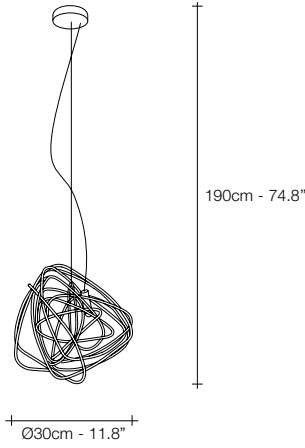

J93S

J80S

J82A

J81S

J87S

J86P

J89P

J84B

NICKEL

**BLACK
AMETHYST**

GOLD

COPPER

	RECOMMENDED BULB	J80S	J81S	J82A	J84B	J86P	J87S	J89P	J93S
230V	G4 LED 2700K Dimmer	2W	6x2W 2W	2W	2W	6x1,2W 1,2W	6x2W 2W	5x1,2W 1,2W	5x2W 2W
		0/1-10V 100K Ω PUSH/DALI	IGBT DALI	0/1-10V 100K Ω PUSH/DALI	no	no	IGBT DALI	no	IGBT DALI
120V	G4 LED Dimmer	2W	6x2W	2W	-	-	6x2W	-	5x2W
		no	IGBT TRIAC	no	-	-	IGBT TRIAC	-	IGBT TRIAC