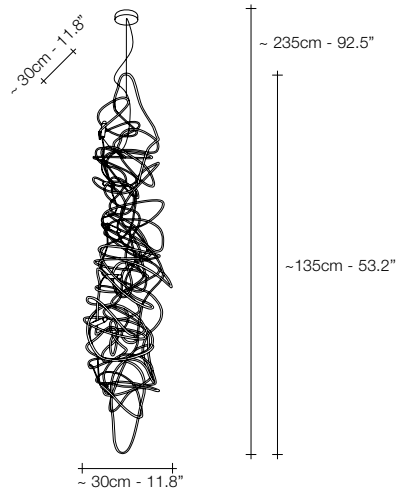

J93S

J80S

J82A

J81S

J87S

J86P

J89P

J84B

NICKEL

**BLACK
AMETHYST**

GOLD

COPPER

	RECOMMENDED BULB	J80S	J81S	J82A	J84B	J86P	J87S	J89P	J93S
230V	G4 LED 2700K Dimmer	2W	6x2W 2W	2W	2W	6x1,2W 1,2W	6x2W 2W	5x1,2W 1,2W	5x2W 2W
		0/1-10V 100K Ω PUSH/DALI	IGBT DALI	0/1-10V 100K Ω PUSH/DALI	no	no	IGBT DALI	no	IGBT DALI
120V	G4 LED Dimmer	2W	6x2W	2W	-	-	6x2W	-	5x2W
		no	IGBT TRIAC	no	-	-	IGBT TRIAC	-	IGBT TRIAC