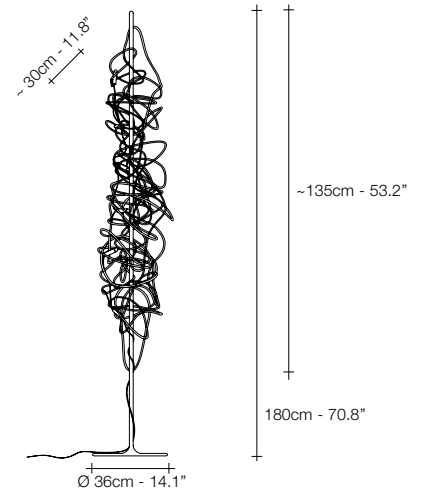

J93S

J80S

J82A

J81S

J87S

J86P

J89P

J84B

NICKEL

BLACK
AMETHYST

GOLD

COPPER

	RECOMMENDED BULB	J80S	J81S	J82A	J84B	J86P	J87S	J89P	J93S
230V	G4 LED 2700K	2W	6x2W 2W	2W	2W	6x1,2W 1,2W	6x2W 2W	5x1,2W 1,2W	5x2W 2W
	Dimmer	0/1-10V 100K Ω PUSH/DALI	IGBT DALI	0/1-10V 100K Ω PUSH/DALI	no	no	IGBT DALI	no	IGBT DALI
120V	G4 LED	2W	6x2W	2W	-	-	6x2W	-	5x2W
	Dimmer	no	IGBT TRIAC	no	-	-	IGBT TRIAC	-	IGBT TRIAC