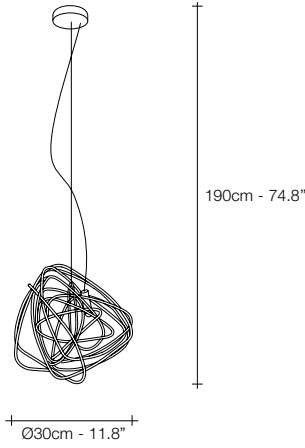

J93S

J80S

J82A

J81S

J87S

J86P

J89P

J84B

NICKEL

BLACK
AMETHYST

GOLD

COPPER

	RECOMMENDED BULB	J80S	J81S	J82A	J84B	J86P	J87S	J89P	J93S
230V	G4 LED 2700K	2W	6x2W 2W	2W	2W	6x1,2W 1,2W	6x2W 2W	5x1,2W 1,2W	5x2W 2W
	Dimmer	0/1-10V 100K Ω PUSH/DALI	IGBT DALI	0/1-10V 100K Ω PUSH/DALI	no	no	IGBT DALI	no	IGBT DALI
120V	G4 LED	2W	6x2W	2W	-	-	6x2W	-	5x2W
	Dimmer	no	IGBT TRIAC	no	-	-	IGBT TRIAC	-	IGBT TRIAC