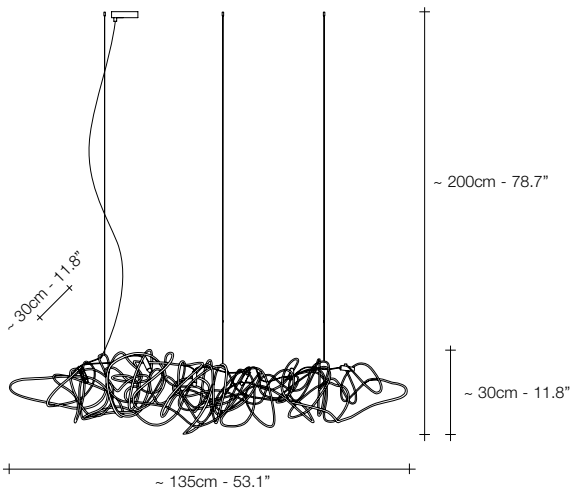

J93S

J80S

J82A

J81S

J87S

J86P

J89P

J84B

NICKEL

BLACK
AMETHYST

GOLD

COPPER

	RECOMMENDED BULB	J80S	J81S	J82A	J84B	J86P	J87S	J89P	J93S
230V	G4 LED 2700K	2W	6x2W 2W	2W	2W	6x1,2W 1,2W	6x2W 2W	5x1,2W 1,2W	5x2W 2W
	Dimmer	0/1-10V 100K Ω PUSH/DALI	IGBT DALI	0/1-10V 100K Ω PUSH/DALI	no	no	IGBT DALI	no	IGBT DALI
120V	G4 LED	2W	6x2W	2W	-	-	6x2W	-	5x2W
	Dimmer	no	IGBT TRIAC	no	-	-	IGBT TRIAC	-	IGBT TRIAC