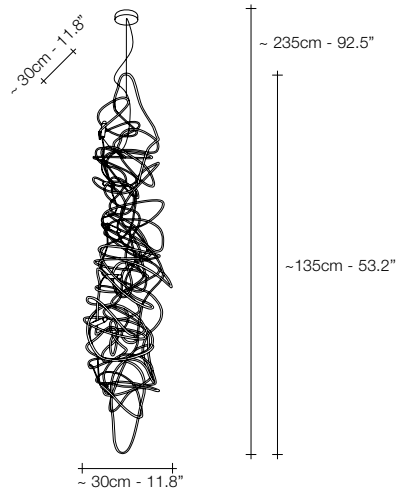

J93S

J80S

J82A

J81S

J87S

J86P

J89P

J84B

NICKEL

BLACK
AMETHYST

GOLD

COPPER

	RECOMMENDED BULB	J80S	J81S	J82A	J84B	J86P	J87S	J89P	J93S
230V	G4 LED 2700K	2W	6x2W 2W	2W	2W	6x1,2W 1,2W	6x2W 2W	5x1,2W 1,2W	5x2W 2W
	Dimmer	0/1-10V 100K Ω PUSH/DALI	IGBT DALI	0/1-10V 100K Ω PUSH/DALI	no	no	IGBT DALI	no	IGBT DALI
120V	G4 LED	2W	6x2W	2W	-	-	6x2W	-	5x2W
	Dimmer	no	IGBT TRIAC	no	-	-	IGBT TRIAC	-	IGBT TRIAC