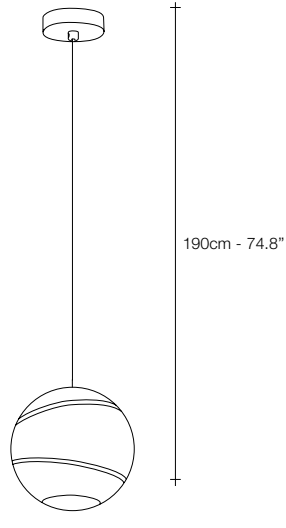

Ø20cm - 7.9"

L21S

Ø12cm - 4.7"

L20S

CLEAR GLASS
WHITE WITH
GOLD LEAF

CLEAR GLASS
BLACK WITH
GOLD LEAF

	RECOMMENDED BULB	L20S	RECOMMENDED BULB	L21S
230V	 G9 LED	3,5W	 E14 LED	5W
	Dimmable with all systems	-	Dimmable with all systems	-
120V	 G9 LED	4W	-	-
	Dimmable with all systems	-	-	-