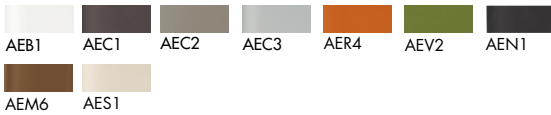

- 62x62x75h
- 80x80x75h
- 100x100x75h
- 120x120x75h
- 130x130x75h
- 140x140x75h
- 150x150x75h

- 220x115x75h
- 250x120x75h
- 300x135x75h

Finiture top / Top finishes

Vetro laccato/ Lacquered glass

Vetro acidato/ Frosted glass

Materia

Ceramica CE1/Ceramic CE1

Ceramica CE2/Ceramic CE2

Net glass

Legno/Wood

Hpl

Finiture base / Base finishes

Metallo laccato/Lacquered metal