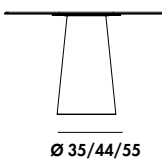

Models & Dimensions

- Ø 62x75h
- Ø 80x75h
- Ø 100x75h
- Ø 120x75h
- Ø 130x75h

- Ø 140x75h
- Ø 150x75h
- Ø 170x75h

- 180x130x75h
- 200x110x75h
- 220x130x75h

- Ø 62x75h
- Ø 80x75h
- Ø 62x110h
- 70x70x75h
- 70x70x110h

- 62x62x75h
- 80x80x75h
- 100x100x75h
- 120x120x75h
- 130x130x75h
- 140x140x75h
- 150x150x75h

- 220x115x75h
- 250x120x75h
- 300x135x75h

Finiture top / Top finishes

Vetro laccato/ Lacquered glass

Vetro acidato/ Frosted glass