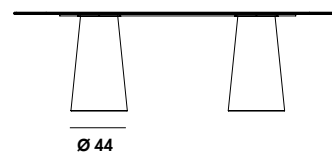

Models & Dimensions

- Ø 62x75h
- Ø 80x75h
- Ø 100x75h
- Ø 120x75h
- Ø 130x75h

- Ø 140x75h
- Ø 150x75h
- Ø 170x75h

- 180x130x75h
- 200x110x75h
- 220x130x75h

- Ø 62x75h
- Ø 80x75h
- Ø 62x110h
- 70x70x75h
- 70x70x110h

- 62x62x75h
- 80x80x75h
- 100x100x75h
- 120x120x75h
- 130x130x75h
- 140x140x75h
- 150x150x75h

- 220x115x75h
- 250x120x75h
- 300x135x75h

Finiture top / Top finishes

Vetro laccato/ Lacquered glass

Vetro acidato/ Frosted glass