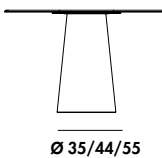

Models & Dimensions

- Ø 62x75h
- Ø 80x75h
- Ø 100x75h
- Ø 120x75h
- Ø 130x75h

- Ø 140x75h
- Ø 150x75h
- Ø 170x75h

- 180x130x75h
- 200x110x75h
- 220x130x75h

- Ø 62x75h
- Ø 80x75h
- Ø 62x110h
- 70x70x75h
- 70x70x110h

- 62x62x75h
- 80x80x75h
- 100x100x75h
- 120x120x75h
- 130x130x75h
- 140x140x75h
- 150x150x75h

- 220x115x75h
- 250x120x75h
- 300x135x75h

Finiture top / Top finishes

Vetro laccato/ Lacquered glass

Vetro acidato/ Frosted glass