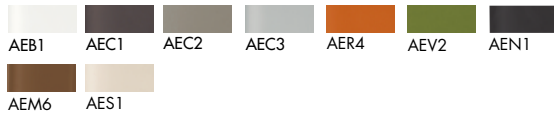

- 62x62x75h
- 80x80x75h
- 100x100x75h
- 120x120x75h
- 130x130x75h
- 140x140x75h
- 150x150x75h

- 220x115x75h
- 250x120x75h
- 300x135x75h

Finiture top / Top finishes

Vetro laccato/ Lacquered glass

Vetro acidato/ Frosted glass

Materia

Ceramica CE1/ Ceramic CE1

Ceramica CE2/ Ceramic CE2

Net glass

Legno/Wood

Hpl

Finiture base / Base finishes

Metallo laccato/ Lacquered metal