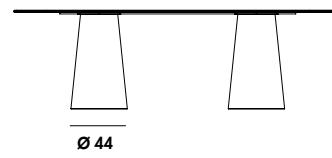

Models & Dimensions

- Ø 62x75h
- Ø 80x75h
- Ø 100x75h
- Ø 120x75h
- Ø 130x75h

- Ø 140x75h
- Ø 150x75h
- Ø 170x75h

- 180x130x75h
- 200x110x75h
- 220x130x75h

- Ø 62x75h
- Ø 80x75h
- Ø 62x110h
- 70x70x75h
- 70x70x110h

- 62x62x75h
- 80x80x75h
- 100x100x75h
- 120x120x75h
- 130x130x75h
- 140x140x75h
- 150x150x75h

- 220x115x75h
- 250x120x75h
- 300x135x75h

Finiture top / Top finishes

Vetro laccato/ Lacquered glass

Vetro acidato/ Frosted glass